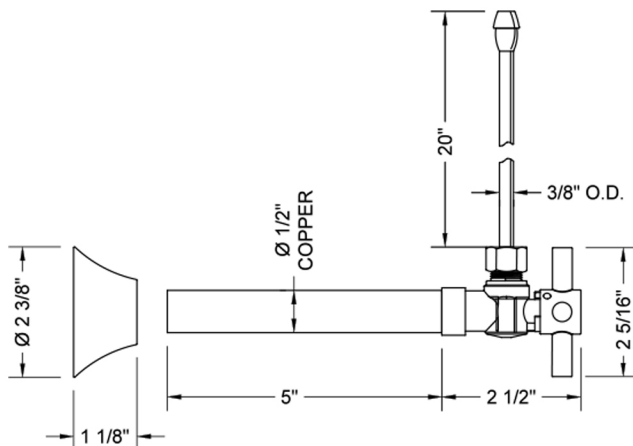

# Quarter Turn Angle Pattern 1/2" Copper (Sweat Fit) x 3/8" O.D. Faucet Supply Kit with Contempo Cross Handle, 20" Supply Tubes & Bell Escutcheons

**Model #: 629-4-62-**

## FEATURES:

- Complete Faucet Supply Kit
- Kit contains:
  - (2) Quarter Turn Angle Pattern 1/2" Copper (Sweat Fit) x 3/8" O.D. Supply Valve with Contempo Cross Handle P/N 629-4
  - (2) 20" Copper Supply Tubes P/N 662
  - (2) Bell Escutcheons P/N 7116

## SPECIFICATION DRAWING:

COMPONENTS	
DESCRIPTION	QTY:
ANGLE VALVE - CONTEMPO CROSS HANDLE	2
3/8" O.D. SUPPLY TUBE	2
ESCUTCHEON	2