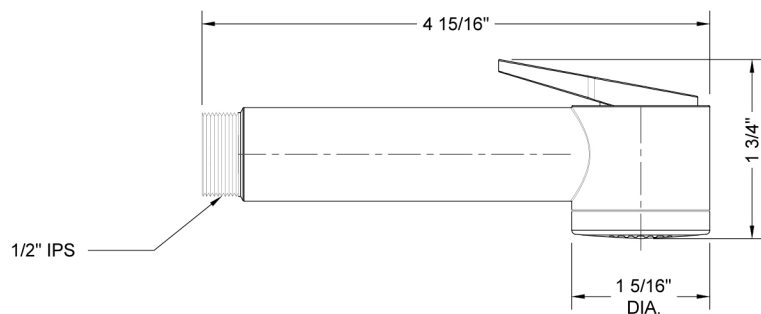

SPRAY PATTERNS:

COMPLIANCES:

Complies with: ASME A112.18.1-2012/CSA B125.1-12