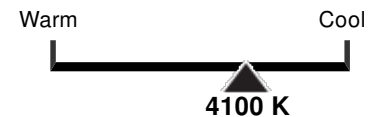

Brightness 900 lumens

Estimated Energy Cost \$1.57

per year, based on 3 hrs/day, 11c/kWh.
Energy cost depends on utility rates and light use.

Average Life 13.7 years

Based on 3 hrs/day

Light Appearance

Energy Used 13 watts

Product Information

Features

- Non-integrated Pin Based CFL
- Uses 75% less energy than equivalent incandescent lamps
- TCLP compliant for low mercury
- Meets RoHS standards

Product Specifications

Item Number	Technology	UPC	Voltage	Watts	Incandescent Equivalent	Lamp Shape	Base
S8398	Compact Fluorescent	*	n/a	13	n/a	T4	GX24q-1 (4-Pin)
ANSI Base	Lamp Code	Dimmable/Non-Dimmable	Finish	MOL in inches	MOD in inches	Initial Lumens	Average Rated Hours
GX24q-1	CFT13W/4P/841	n/a	n/a	4 5/16	2	900	15000
Kelvin Temp	Color	CRI	Beam Spread Deg	Pack	Package Type	ENERGY STAR	RoHS Compliant
4100	Cool White	82	n/a	50	Hang Box	n/a	Yes