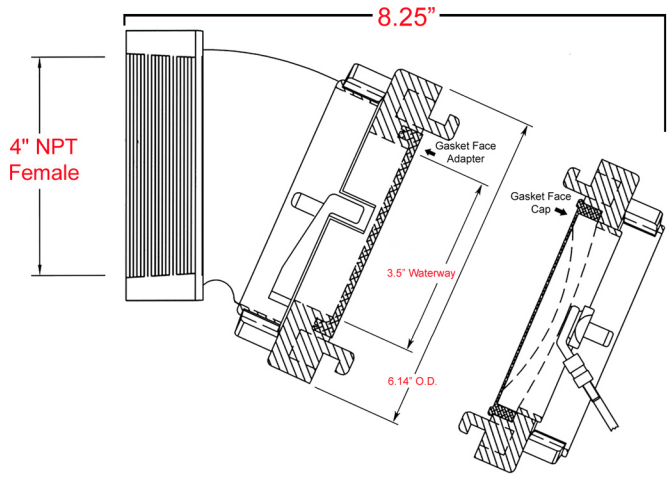

HARRINGTON STORZ FDC CONNECTIONS

H30E-40-40NPT/Cap

ALL ALUMINUM

- 4" NPT Female rigid
- 30° Elbow
- 4" Storz with Storz-Lok
- 4" Storz Cap with cable
- Cap connected to the Storz adapter

Specify **HARRINGTON STORZ**

"H30E-40-40NPT/Cap"

- 250 psi working pressure

Harrington, Inc.
2630 W. 21st St.
Erie, PA 16506

Ph. 800-553-0078
daveh@harrinc.com

DWG No.:		H30E-40-40NPT/Cap	
4" Storz 30° Elbow: 4 x 4" NPT Female rigid adapter with Storz Cap and SS Cable			
Date: 07/01/18	DB: DTH	Harrington Hydrant Storz	
Not to scale	Sheet 1 of 1	NPT	