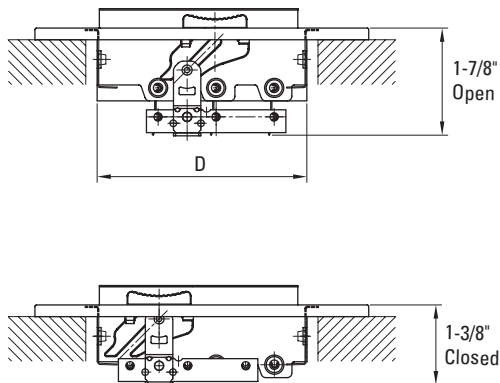

Stamped Steel Curved Blade Register 3-Way

Product Specifications

PS3CW

Product Features

- All steel curved blade construction
- For both sidewall and ceiling applications
- 3-Way air pattern
- Integral multi-shutter damper
- Screws included
- Available in white

Specifications

Item No.	Size	Color	A	B	C	D
PS3CWUU	6 x 6	White	7-3/4"	7-3/4"	5-3/4"	5-5/8"
PS3CWXP	8 x 4	White	9-3/4"	5-3/4"	7-3/4"	3-5/8"
PS3CWXU	8 x 6	White	9-3/4"	7-3/4"	7-3/4"	5-5/8"
PS3CWXX	8 x 8	White	9-3/4"	9-3/4"	7-3/4"	7-5/8"
PS3CW10P	10 x 4	White	11-3/4"	5-3/4"	9-3/4"	3-5/8"
PS3CW10U	10 x 6	White	11-3/4"	7-3/4"	9-3/4"	5-5/8"
PS3CW10X	10 x 8	White	11-3/4"	9-3/4"	9-3/4"	7-5/8"
PS3CW1010	10 x 10	White	11-3/4"	11-3/4"	9-3/4"	9-5/8"
PS3CW12U	12 x 6	White	13-3/4"	7-3/4"	11-3/4"	5-5/8"
PS3CW12X	12 x 8	White	13-3/4"	9-3/4"	11-3/4"	7-5/8"
PS3CW1212	12 x 12	White	13-3/4"	13-3/4"	11-3/4"	11-5/8"
PS3CW14P	14 x 4	White	15-3/4"	5-3/4"	13-3/4"	3-5/8"
PS3CW14U	14 x 6	White	15-3/4"	7-3/4"	13-3/4"	5-5/8"
PS3CW14X	14 x 8	White	15-3/4"	9-3/4"	13-3/4"	7-5/8"

*Horizontal dimension is first

Warranty

1-Year limited warranty

		Size Availability				
		WIDTH				
		6	8	10	12	14
HEIGHT	4		X	X		X
	6	X	X	X	X	X
	8		X	X	X	X
	10			X		
	12				X	