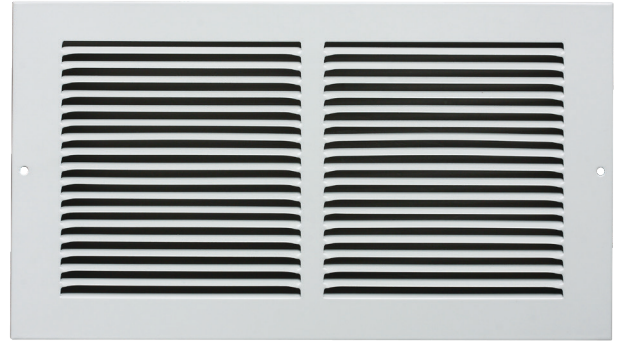

Stamped Steel Return Air Grille, 1/3" Fin, 5/16" Turnback

Product Specifications

PSRG3W

Product Features

- All steel construction
- 1/3" Spaced fins at 20 degrees
- 5/16" Margin turnback
- Screws included
- Available in white

		Size Availability										
		WIDTH										
		6	8	10	12	14	16	18	20	24	30	36
HEIGHT	4			X	X							
	6	X		X	X	X				X	X	
	8		X		X	X	X	X		X	X	X
	10			X		X	X		X	X	X	
	12				X			X			X	
	14					X				X	X	
	16						X					
	18							X				
	20						X		X			
24					X				X			

Stamped Steel Return Air Grille, 1/3" Fin, 5/16" Turnback

Product Specifications

PSRG3W

Specifications

Item No.	Size	Color	A	B	C	D
PSRG3WUU	6x6	White	7-3/4"	7-3/4"	5-1/2"	5-13/16"
PSRG3WXX	8x8	White	9-3/4"	9-3/4"	7-1/2"	7-13/16"
PSRG3W10P	10x4	White	11-3/4"	5-3/4"	9-1/2"	3-13/16"
PSRG3W10U	10x6	White	11-3/4"	7-3/4"	9-1/2"	5-13/16"
PSRG3W1010	10x10	White	11-3/4"	11-3/4"	9-1/2"	9-13/16"
PSRG3W12P	12x4	White	13-3/4"	5-3/4"	11-1/2"	3-13/16"
PSRG3W12U	12x6	White	13-3/4"	7-3/4"	11-1/2"	5-13/16"
PSRG3W12X	12x8	White	13-3/4"	9-3/4"	11-1/2"	7-13/16"
PSRG3W1212	12x12	White	13-3/4"	13-3/4"	11-1/2"	11-13/16"
PSRG3W14U	14x6	White	15-3/4"	7-3/4"	13-1/2"	5-13/16"
PSRG3W14X	14x8	White	15-3/4"	9-3/4"	13-1/2"	7-13/16"
PSRG3W1410	14x10	White	15-3/4"	11-3/4"	13-1/2"	9-13/16"
PSRG3W1414	14x14	White	15-3/4"	15-3/4"	13-1/2"	13-13/16"
PSRG3W1424	14x24	White	15-3/4"	25-3/4"	13-1/2"	23-13/16"
PSRG3W16X	16x8	White	17-3/4"	9-3/4"	15-1/2"	7-13/16"
PSRG3W1610	16x10	White	17-3/4"	11-3/4"	15-1/2"	9-13/16"
PSRG3W1616	16x16	White	17-3/4"	17-3/4"	15-1/2"	15-13/16"