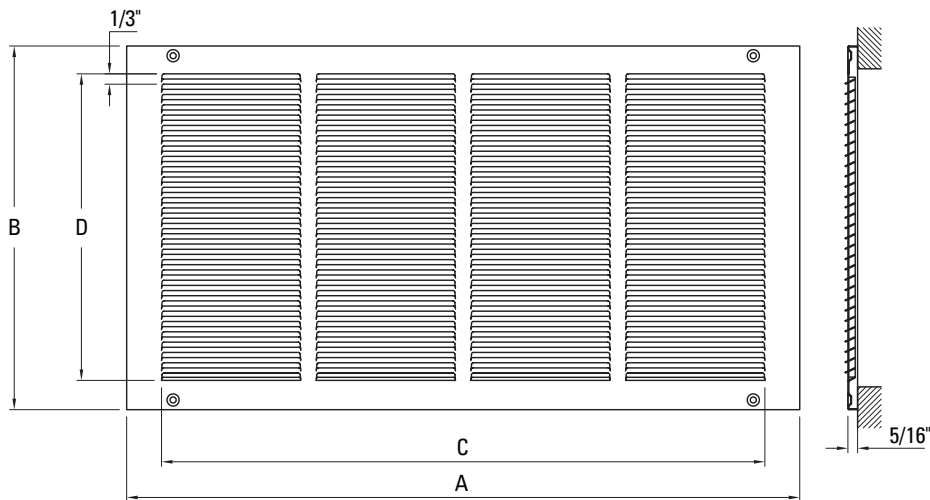

Stamped Steel Return Air Grille, 1/3" Fin, 5/16" Turnback

Product Specifications

PSRG3W

Product Features

- All steel construction
- 1/3" Spaced fins at 20 degrees
- 5/16" Margin turnback
- Screws included
- Available in white

		Size Availability										
		WIDTH										
		6	8	10	12	14	16	18	20	24	30	36
HEIGHT	4			X	X							
	6	X		X	X	X				X	X	
	8		X		X	X	X	X		X	X	X
	10			X		X	X		X	X	X	
	12				X			X			X	
	14					X				X	X	
	16						X					
	18							X				
	20						X		X			
24					X				X			

Item No.	Size	Color	A	B	C	D
PSRG3W1620	16x20	White	17-3/4"	21-3/4"	15-1/2"	19-13/16"
PSRG3W18X	18x8	White	19-3/4"	9-3/4"	17-1/2"	7-13/16"
PSRG3W1812	18x12	White	19-3/4"	13-3/4"	17-1/2"	11-13/16"
PSRG3W1818	18x18	White	19-3/4"	19-3/4"	17-1/2"	17-13/16"
PSRG3W2010	20x10	White	21-3/4"	11-3/4"	19-1/2"	9-13/16"
PSRG3W2020	20x20	White	21-3/4"	21-3/4"	19-1/2"	19-13/16"
PSRG3W24U	24x6	White	25-3/4"	7-3/4"	23-1/2"	5-13/16"
PSRG3W24X	24x8	White	25-3/4"	9-3/4"	23-1/2"	7-13/16"
PSRG3W2410	24x10	White	25-3/4"	11-3/4"	23-1/2"	9-13/16"
PSRG3W2414	24x14	White	25-3/4"	15-3/4"	23-1/2"	13-13/16"
PSRG3W2424	24x24	White	25-3/4"	25-3/4"	23-1/2"	23-13/16"
PSRG3W30U	30x6	White	31-3/4"	7-3/4"	29-1/2"	5-13/16"
PSRG3W30X	30x8	White	31-3/4"	9-3/4"	29-1/2"	7-13/16"
PSRG3W3010	30x10	White	31-3/4"	11-3/4"	29-1/2"	9-13/16"
PSRG3W3012	30x12	White	31-3/4"	13-3/4"	29-1/2"	11-13/16"
PSRG3W3014	30x14	White	31-3/4"	15-3/4"	29-1/2"	13-13/16"
PSRG3W36X	36x8	White	37-3/4"	9-3/4"	35-1/2"	7-13/16"