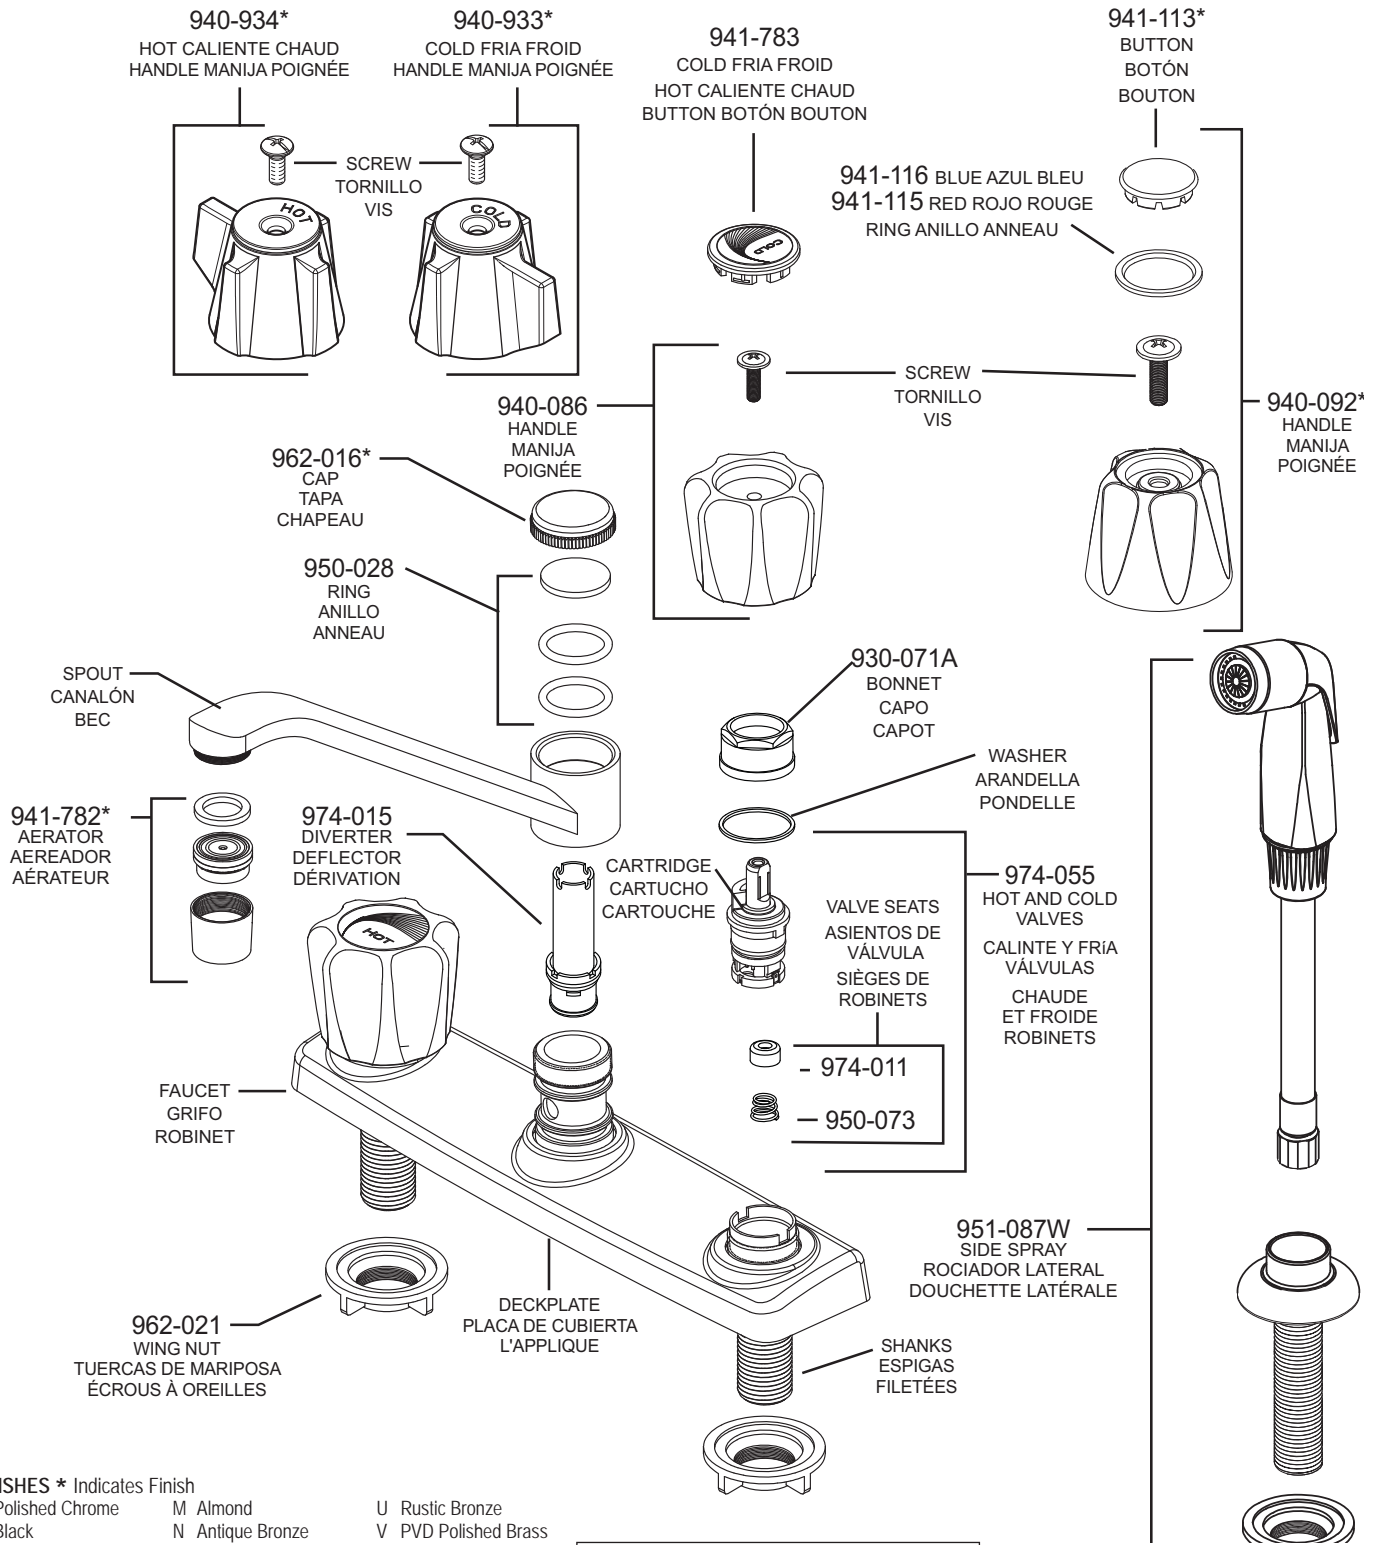

PARTS EXPLOSION

135 Pfirst Series™ 2 Handle, Side Spray Kitchen Faucet

FINISHES * Indicates Finish

| | | |
|-----------------------|-------------------|----------------------|
| A Polished Chrome | M Almond | U Rustic Bronze |
| B Black | N Antique Bronze | V PVD Polished Brass |
| E Rustic Pewter | P Polished Brass | W White |
| D PVD Polished Nickel | Q Satin Brass | Y Tuscan Bronze |
| J PVD Brushed Nickel | R Copper | Z Oil-Rubbed Bronze |
| K Satin Nickel | S Stainless Steel | |
| L Satin Stainless | T Biscuit | |

All finishes not available on all parts

1-800-PFAUCET www.pricepfister.com
19701 DaVinci, Lake Forest, CA 92610

07/15/08

Price Pfister