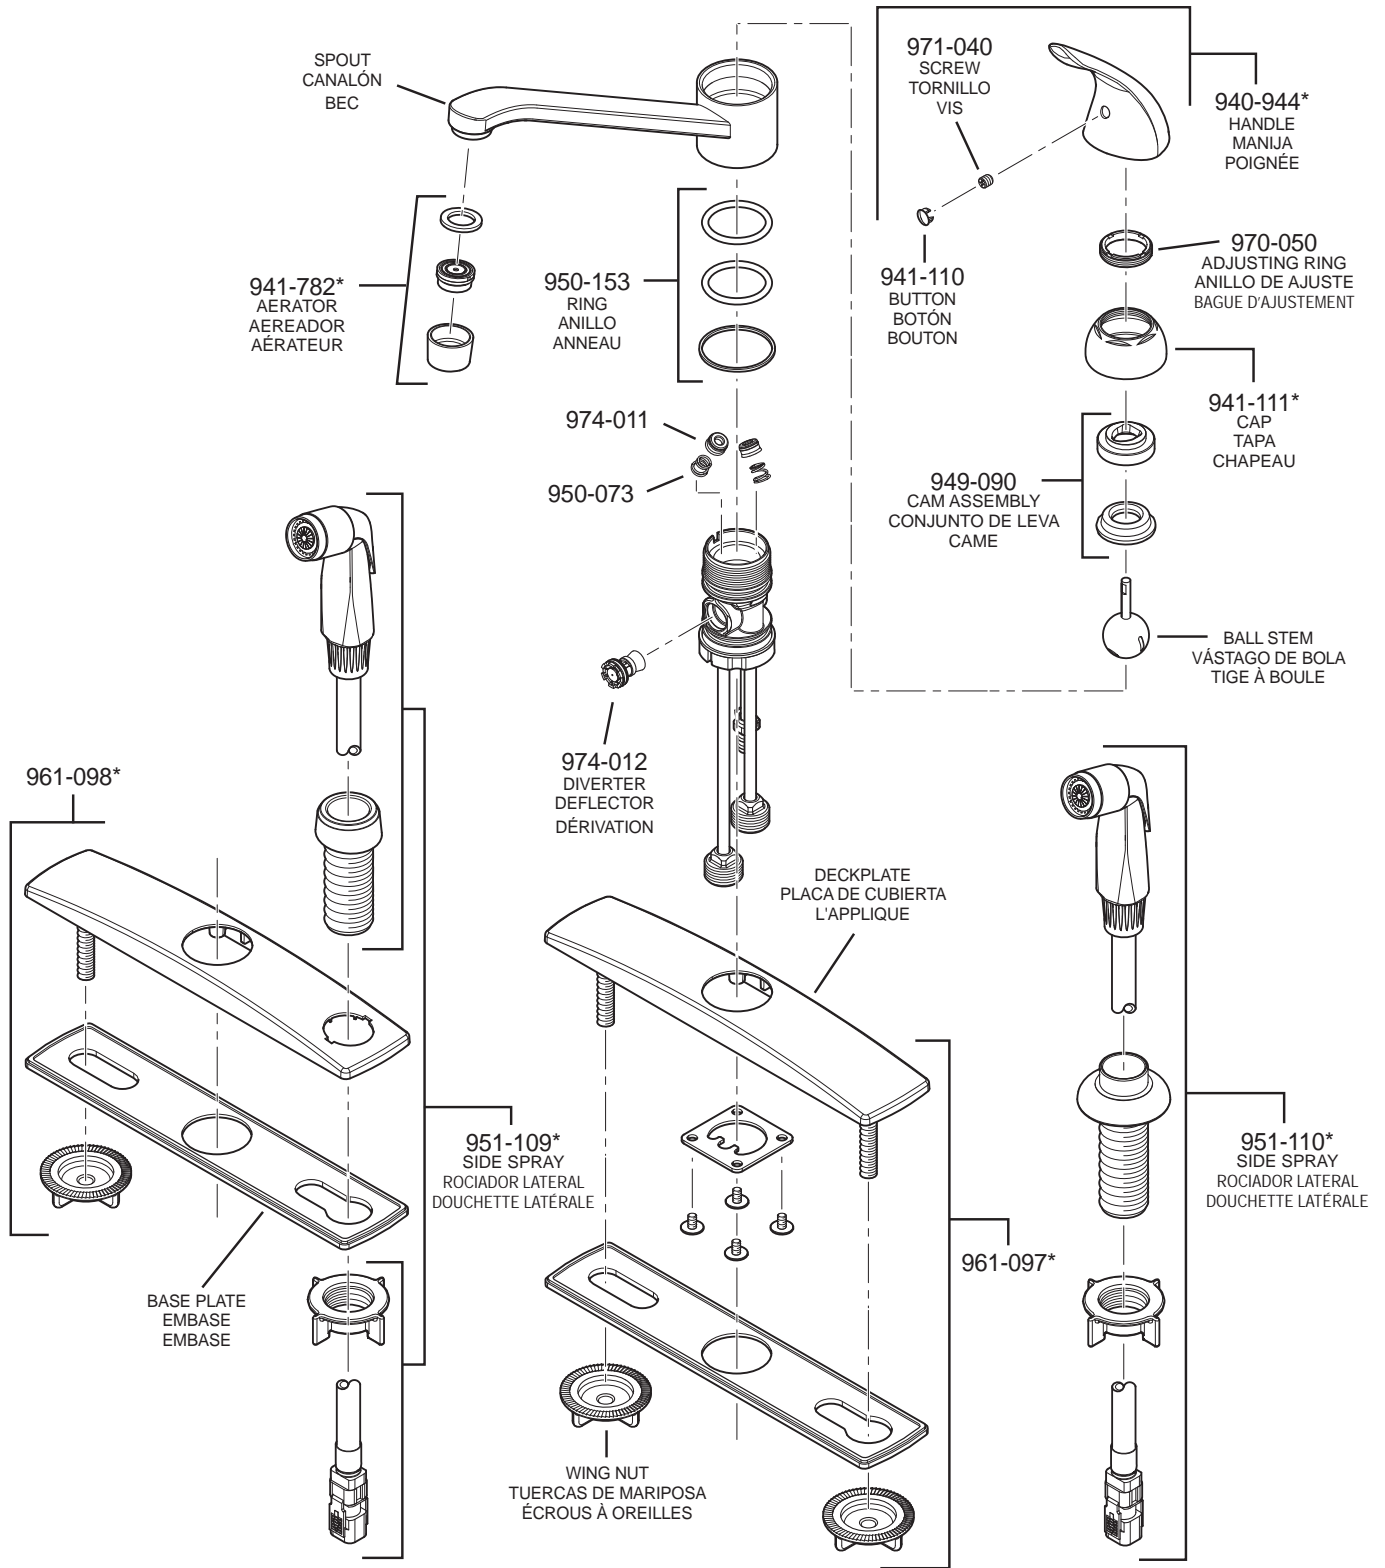

PARTS EXPLOSION

134 Pfirst Series™ Single Control, Side Spray Kitchen Faucet

FINISHES * Indicates Finish

| | | |
|-----------------------|-------------------|----------------------|
| A Polished Chrome | L Satin Stainless | T Biscuit |
| B Black | M Almond | U Rustic Bronze |
| D PVD Polished Nickel | N Antique Bronze | V PVD Polished Brass |
| E Rustic Pewter | P Polished Brass | W White |
| J PVD Brushed Nickel | Q Satin Brass | Y Tuscan Bronze |
| G Velvet Aged Bronze | R Copper | Z Oil-Rubbed Bronze |
| K Satin Nickel | S Stainless Steel | |

All finishes not available on all parts

1-800-PFAUCET www.pricepfister.com
19701 DaVinci, Lake Forest, CA 92610

10/20/09

Price Pfister