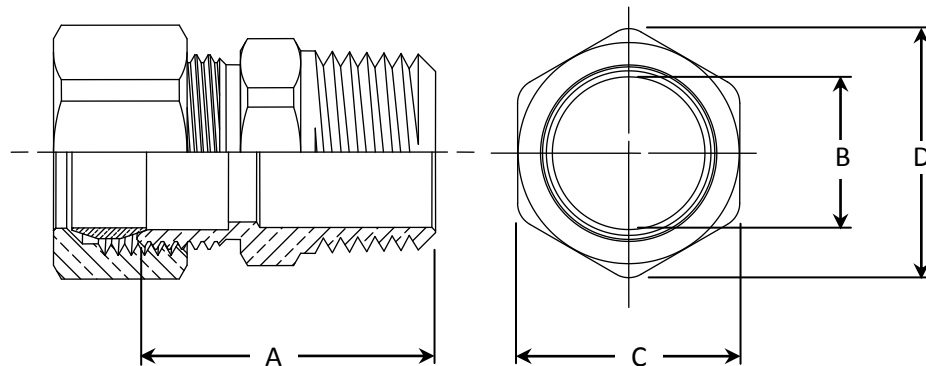

68 Series Compression x Male Iron Pipe Adapters

Standard Part Listing (con't):

- 68-4-4-1 B 1/4" OD tube x 1/4" MIP - body only, bulk
- 68-6-6 3/8" OD tube x 3/8" MIP
- 68-6-6 B 3/8" OD tube x 3/8" MIP, bulk
- 68-6-6 CB 3/8" OD tube x 3/8" MIP, chrome plated, bulk
- 68-6-6-1 B 3/8" OD tube x 3/8" MIP - body only, bulk
- 68-6-6-1 CB 3/8" OD tube x 3/8" MIP - body only, chrome plated, bulk
- 68-8-8 1/2" OD tube x 1/2" MIP
- 68-8-8 B 1/2" OD tube x 1/2" MIP, bulk
- 68-8-8-1 B 1/2" OD tube x 1/2" MIP - body only, bulk
- 68-12-12 3/4" OD tube x 3/4" MIP
- 68-12-12-1 B 3/4" OD tube x 3/4" MIP - body only, bulk

No-lead Part Listing:

- 68-2-2-1X B 1/8" OD tube x 1/8" MIP - body only, bulk
- 68-4-4X 1/4" OD tube x 1/4" MIP
- 68-4-4X B 1/4" OD tube x 1/4" MIP, bulk
- 68-4-4-1X B 1/4" OD tube x 1/4" MIP - body only, bulk
- 68-6-6X 3/8" OD tube x 3/8" MIP
- 68-6-6X B 3/8" OD tube x 3/8" MIP, bulk
- 68-6-6X C 3/8" OD tube x 3/8" MIP, chrome plated
- 68-6-6X CB 3/8" OD tube x 3/8" MIP, chrome plated, bulk
- 68-6-6-1X B 3/8" OD tube x 3/8" MIP - body only, bulk
- 68-6-6-1X CB 3/8" OD tube x 3/8" MIP - body only, chrome plated, bulk
- 68-8-8X 1/2" OD tube x 1/2" MIP
- 68-8-8X B 1/2" OD tube x 1/2" MIP, bulk
- 68-8-8-1X B 1/2" OD tube x 1/2" MIP - body only, bulk

PART DIMENSIONS (Inches)				
Model	DIM. A	DIA. B	DIM. C	DIM. D
68-2-2	.79	.094	7/16	.488
68-4-4	.88	.187	9/16	.627
68-6-6	1.06	.312	11/16	.767
68-8-8	1.22	.437	7/8	.976
68-12-12	1.48	.694	1	1.116

Listings & Certifications: