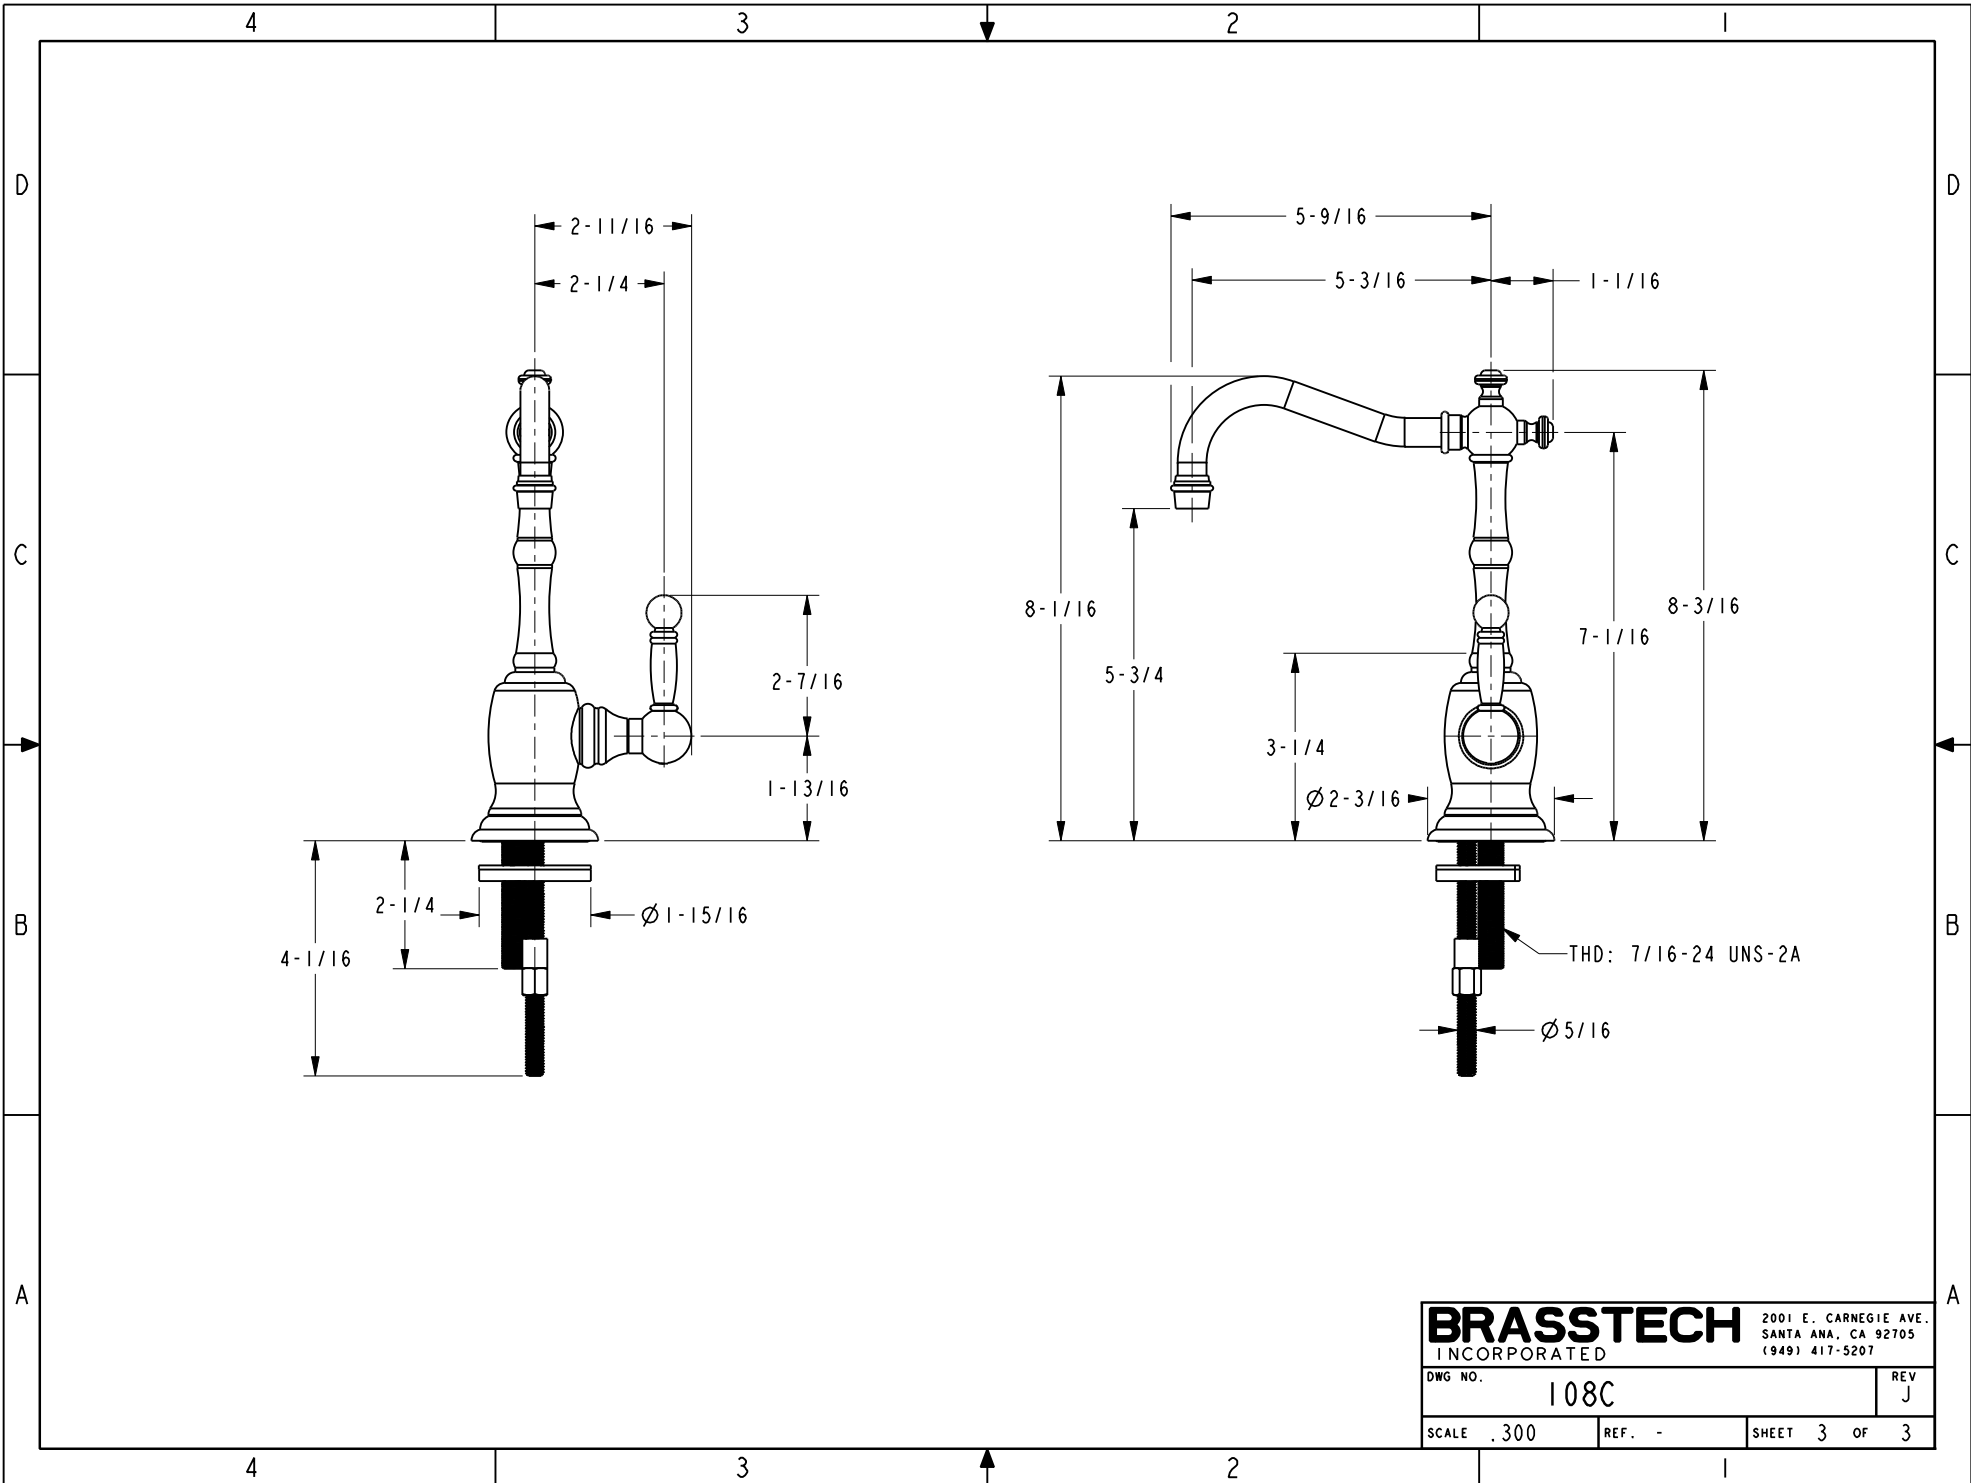

JM
04/24/2018

11

BRASSTECH		2001 E. CARNEGIE AVE. SANTA ANA, CA 92705 (949) 417-5207	
DWG NO.	108C	REV	J
SCALE	.275	REF.	-
		SHEET	2 OF 3

BRASSTECH		2001 E. CARNEGIE AVE. SANTA ANA, CA 92705 (949) 417-5207	
DWG NO.	108C	REV	J
SCALE	.300	REF.	-
		SHEET	3 OF 3