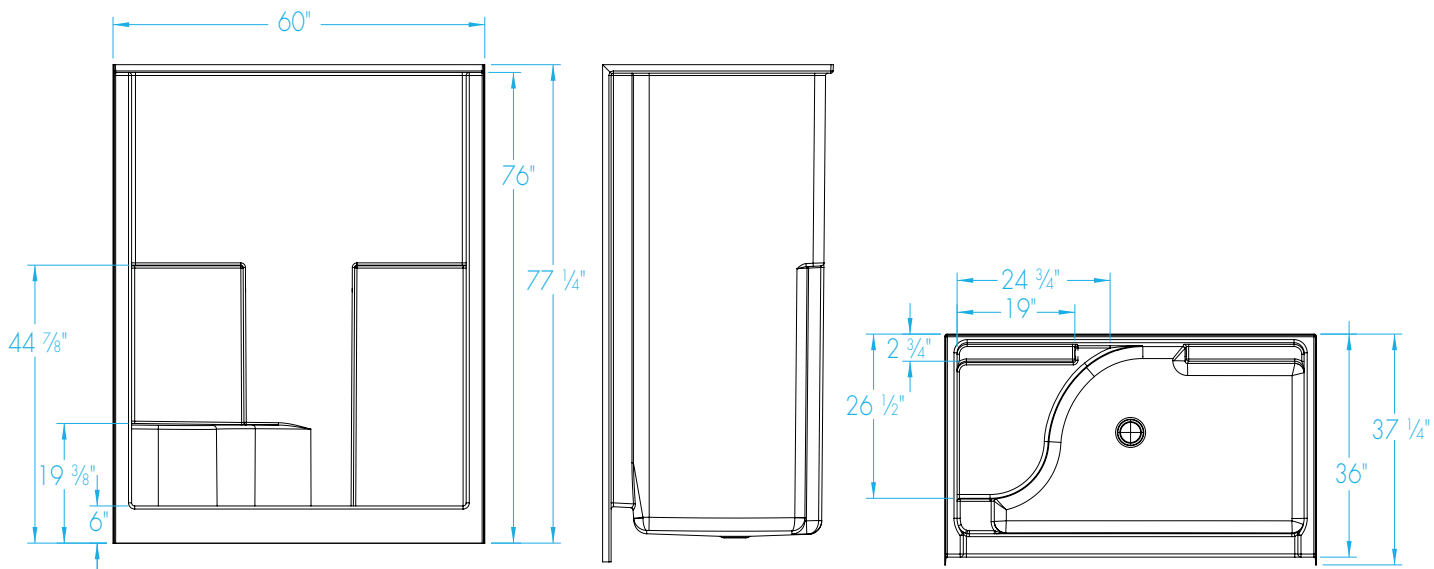

1603STS – EVERYDAY SHOWERS

60 x 36 x 76 inches

MODEL #1603STS

SUPERCORE SHOWER #1603STSSC

FEATURES

- Shower stall
- Smooth wall finish
- Integral toiletry shelves
- Slip resistant, textured bottom
- Left or right single seat
- East zone only
- Center drain
- AcrylX™ applied acrylic surface
- Lifetime limited warranty

COLOR OPTIONS

Stock	Upgraded	Premium
White	Almond Linen/Biscuit Bone	Black Mexican Sand Sand Bar Sterling Silver

1603STS

60 x 36 x 76 inches

FEATURES lbs Dimensional Tolerance $\pm \frac{3}{8}$ ". Dimensions needed for site preparation should be measured from the unit. Aquatic assumes no responsibility for preparatory work.

Model #	Material	Wall Finish	Pieces	Drain	Seat	Net Wt.	Pkg. Wt.
Shower #1603STS	AcrylX™	Smooth	1	Center	1 seat (LH or RH)	144	149

DIMENSIONS

Specifications	inches
Width: Overall / Net	60
Depth: Overall / Net	37 1/4 / 36
Height: Overall / Net	77 1/4 / 76
Enclosure Opening	54
Skirt Height	6
Drain Rough-In (from Back Wall)	15 3/4
Drain Rough-In (from Side Wall)	30
Drain: Diameter / Clearance	3 1/4 / 7/8

FRAMING DIMENSIONS inches

Type	D Depth	W Width	H Height	A	B	C
Alcove	37 1/4	60 1/8	-	Box Out	30	15 3/4