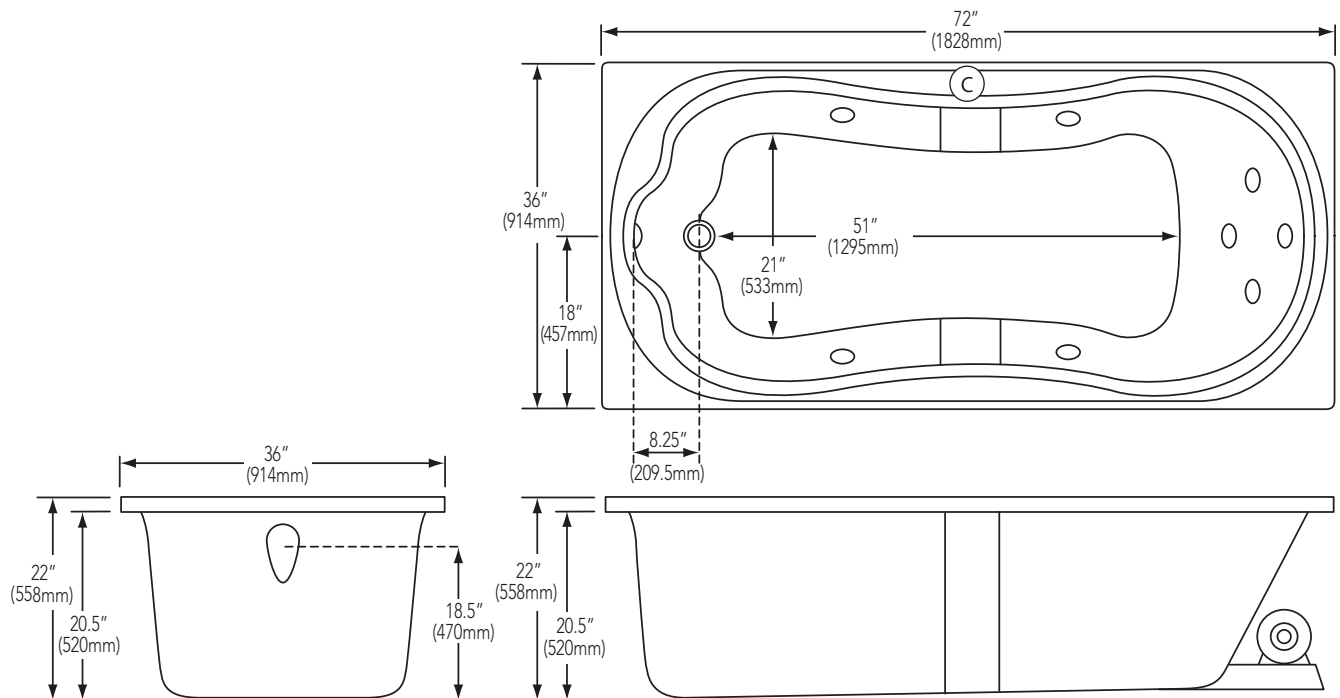

Mirabelle®

KEY WEST COLLECTION

7236

AIR BATH, SOAKER, TOTAL MASSAGE AND WHIRLPOOL TUBS

Dimensions: 72"L x 36"W x 22"H

Product Codes:

MIRKWA7236WH (white air massage), MIRKWA7236BS (biscuit air massage)
 MIRKWS7236WH (white soaker tub), MIRKWS7236BS (biscuit soaker tub)
 MIRKWT7236WH (white total massage), MIRKWT7236BS (biscuit total massage)
 MIRKWW7236WH (white whirlpool), MIRKWW7236BS (biscuit whirlpool)

See dimensional drawing on back

©2014 Ferguson Enterprises, Inc. All Rights Reserved 21823 Rev. 0814

Mirabelle®

KEY WEST COLLECTION

7236

AIR BATH, SOAKER, TOTAL MASSAGE AND WHIRLPOOL TUBS

Product Codes:

MIRKWA7236WH (white air massage), MIRKWA7236BS (biscuit air massage)
MIRKWS7236WH (white soaker tub), MIRKWS7236BS (biscuit soaker tub)
MIRKWT7236WH (white total massage), MIRKWT7236BS (biscuit total massage)
MIRKWW7236WH (white whirlpool), MIRKWW7236BS (biscuit whirlpool)

(C) Designates control location

Note: All dimensions and specifications are nominal and may vary +/- 1/4". Use actual products for accuracy in critical situations.