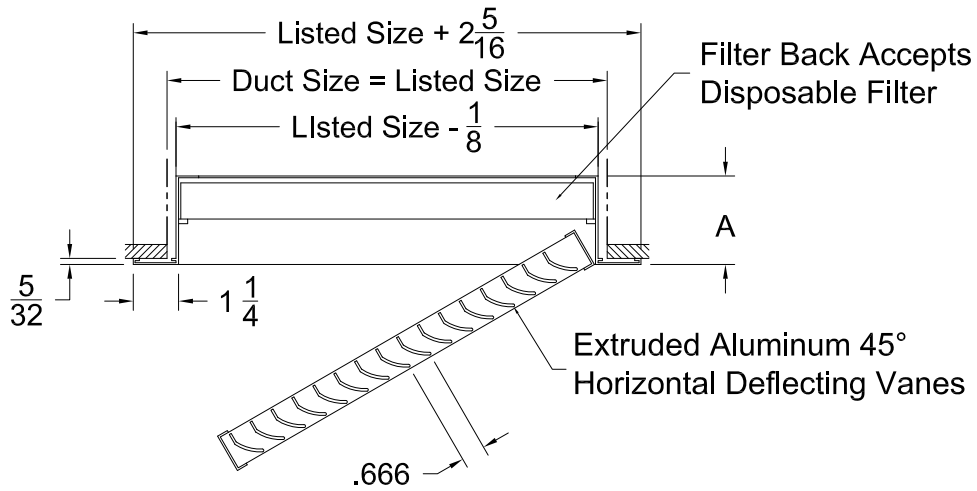

Tag:
Series : **PSAH 45FGW**

Filter Back Return Grilles and Registers
Extruded Aluminum Blades and Frame - 45° Louvered Face

Models: PSAH 45FGW Filter Return Grille (Grille Size) - Surface Mount

Notes: (check if provided)