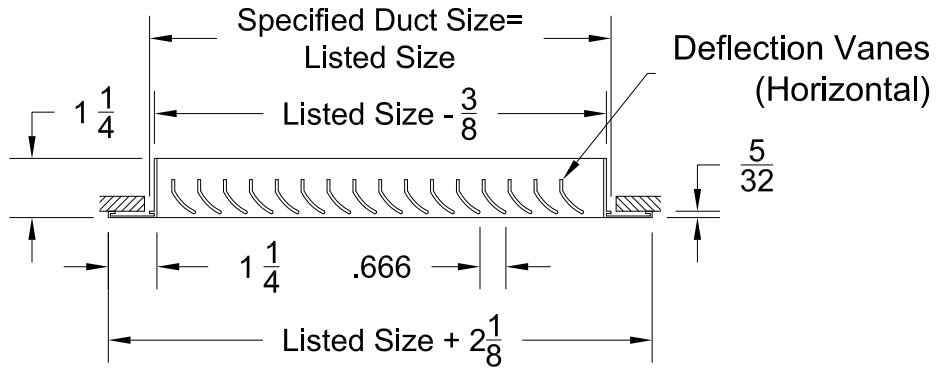

Tag:
Series : **PS AH 45W**

Fixed Horizontal Blade Return
Extruded Aluminum - 45° Louvered Face

Models: PS AH 45W Return Grille - Surface Mount

Face View (Model PS AH 45W)

Countersunk
 Mounting Holes

Notes: (check if provided)