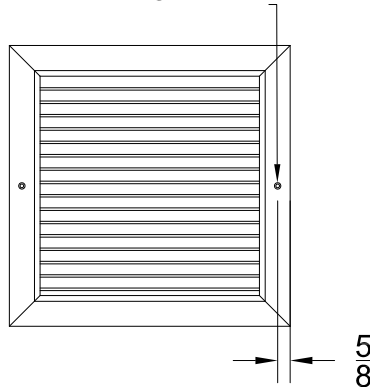

Tag:
Series : **PS AH 45W**

Fixed Horizontal Blade Return
Extruded Aluminum - 45° Louvered Face

Models: PS AH 45W Return Grille - Surface Mount

Face View (Model PS AH 45W)

Countersunk
 Mounting Holes

Notes: (check if provided)