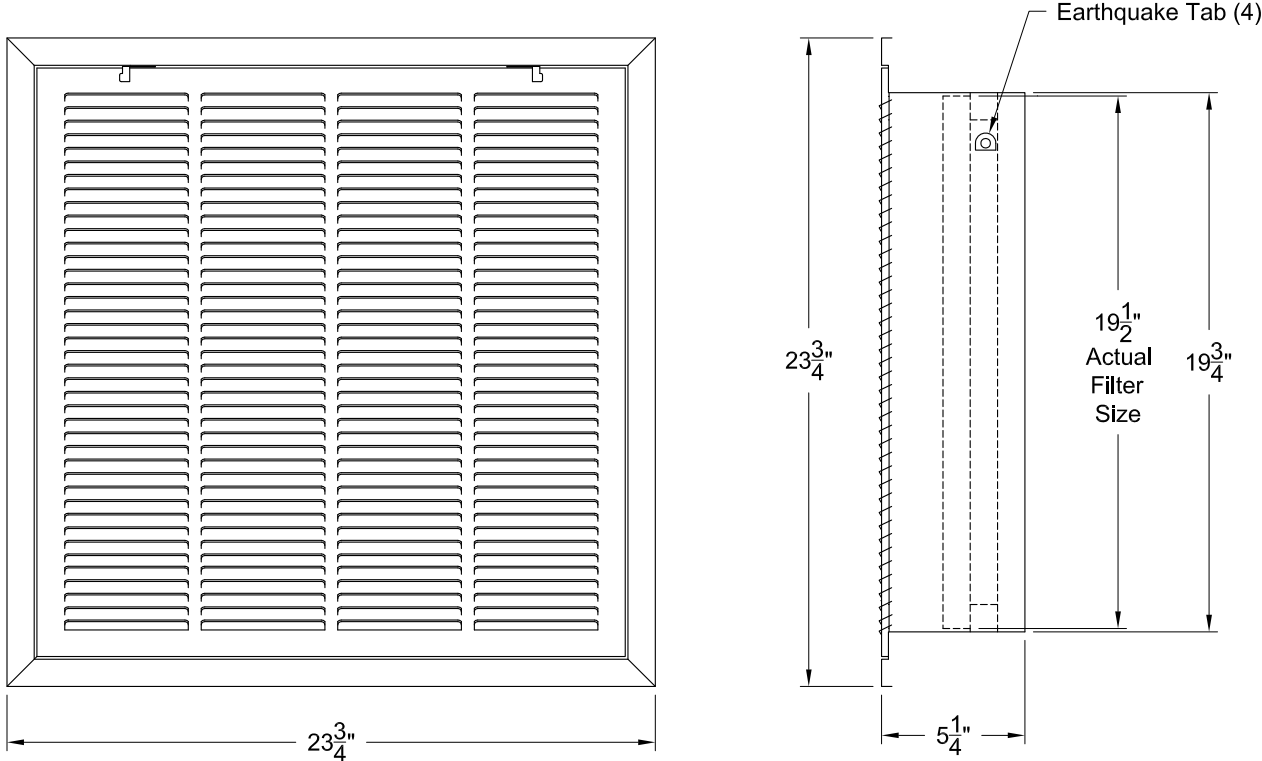

Tag:
Series : PSFG TBIW2020

Return Air Filter Grille
Steel Construction

Model: PSFG TBIW2020 24 x 24 Size Grille - T-Bar Mount - Uses 1" Standard Filter

Notes: (check if provided)

1. Available Finishes	2. Construction Details
Standard Finish: <input type="checkbox"/> 01 White.	<ul style="list-style-type: none"> Steel Construction.