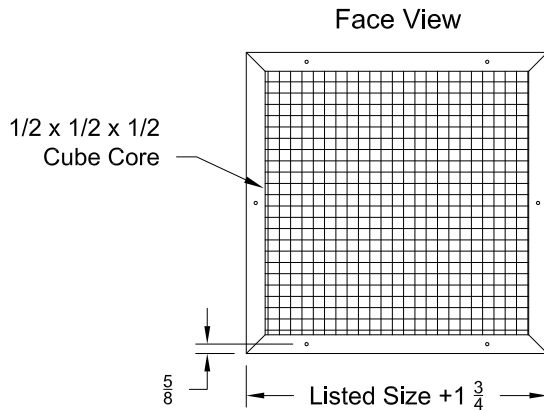

Tag:
Series : PS AEC 5

Sidewall / Ceiling Return Grilles and Registers
Extruded Aluminum - 1/2" x 1/2" x 1/2" Core

Models: PS AEC 5 Sidewall / Ceiling Return Grille - Surface Mount

Notes: (check if provided)