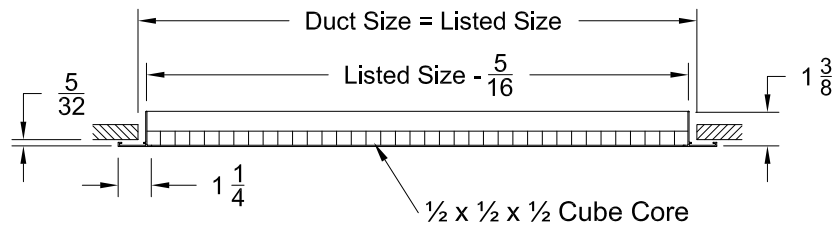

Tag:
Series : PS AEC 5

Sidewall / Ceiling Return Grilles and Registers
Extruded Aluminum - 1/2" x 1/2" x 1/2" Core

Models: PS AEC 5 Sidewall / Ceiling Return Grille - Surface Mount

Notes: (check if provided)