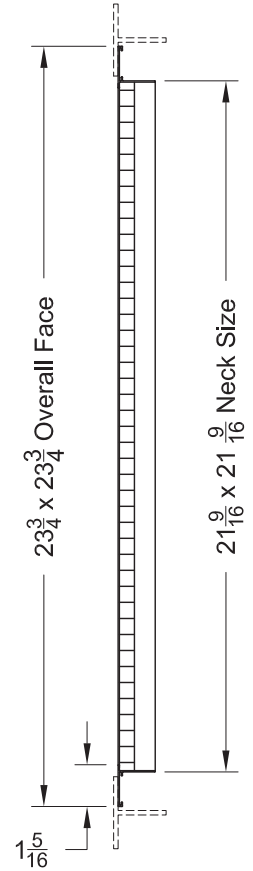

Tag:
Series : PSAEC5TB2222

Cube Core Face Grille
Extruded Aluminum - 1/2" x 1/2" x 1/2" Core

Model: PSAEC5TB2222

Cube Core Face Grille For T-Bar Lay-in Ceiling

Face View

Side View

Notes: (check if provided)

1. Available Finishes	2. Available Accessories	3. Available Options	4. Construction Details
Standard Finish: <input type="checkbox"/> 01 White.	<input type="checkbox"/>	<input type="checkbox"/>	<ul style="list-style-type: none"> Aluminum Extruded Construction