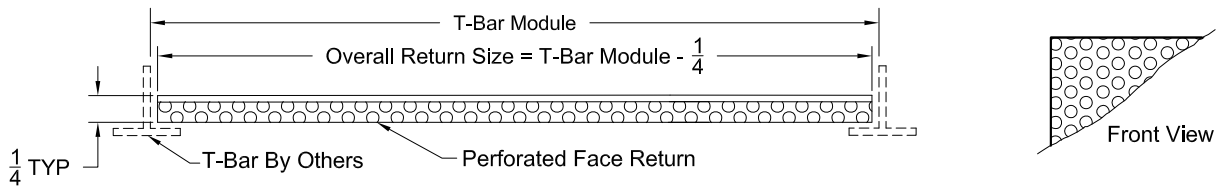

**Tag:**  
**Series : PS PRF**

**Perforated Screen - Non Ducted - Return Steel**

Models: PS PRF      Steel - Lay in T-Bar

Notes: ( check if provided)

1. Available Finishes	2. Construction Details
Standard Finish: <input type="checkbox"/> 01 White.	