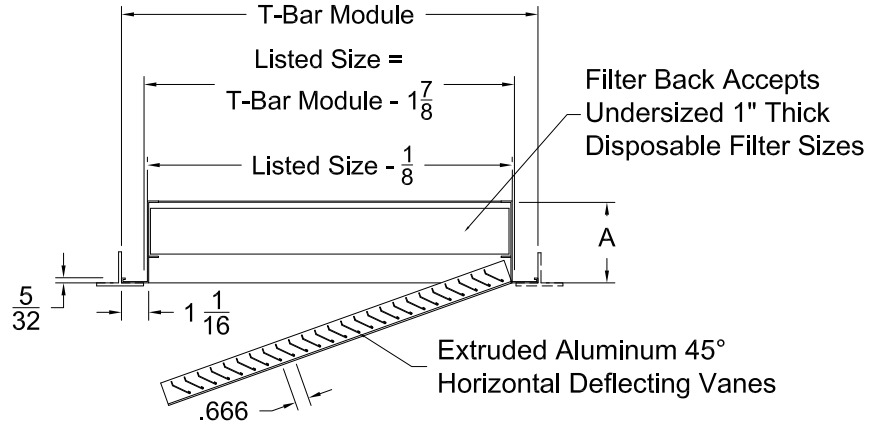

Tag:
Series : PS AH 45 TB

Filter Back Return Grilles and Registers
Extruded Aluminum - 45° Louvered Face

Models: PS AH 45 TB Filter Return Grille (Grille Size Filter) - Lay in T-Bar

Notes: (check if provided)