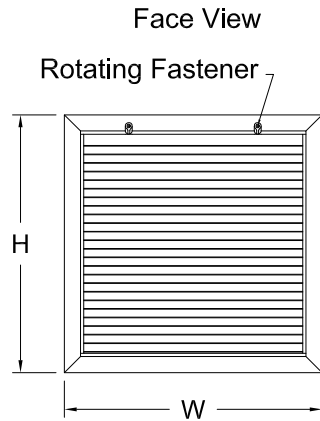

Tag:
Series : PS AH 45 TB

Filter Back Return Grilles and Registers
Extruded Aluminum - 45° Louvered Face

Models: PS AH 45 TB Filter Return Grille (Grille Size Filter) - Lay in T-Bar

Notes: (check if provided)