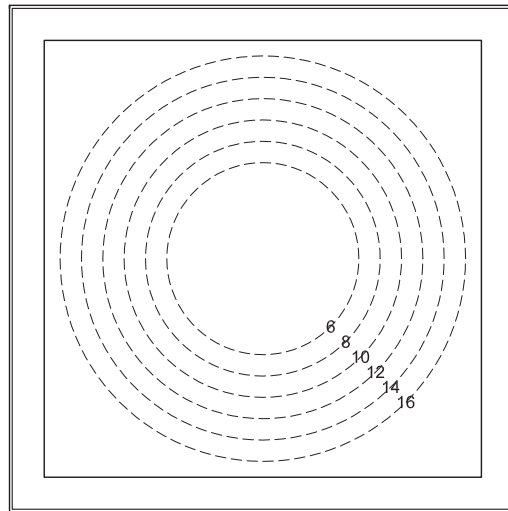

Tag:
Series : PSAEC5ITB2222

**Cube Core Return Grille / Insulated
 Extruded Aluminum - 1/2" x 1/2" x 1/2" Core**

Model: PSAEC5ITB2222

Cube Core Face Grille For T-Bar Lay-in Ceiling

Face View

Side View

Rear View - Insulation