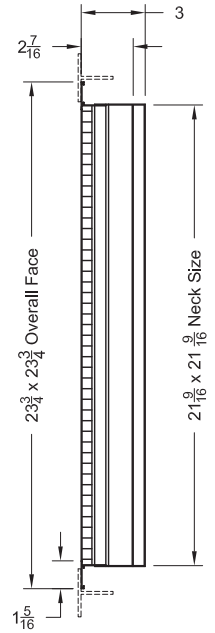

Tag:
Series : PSAEC5ITB2222

**Cube Core Return Grille / Insulated
 Extruded Aluminum - 1/2" x 1/2" x 1/2" Core**

Model: PSAEC5ITB2222

Cube Core Face Grille For T-Bar Lay-in Ceiling

Face View

Side View

Rear View - Insulation