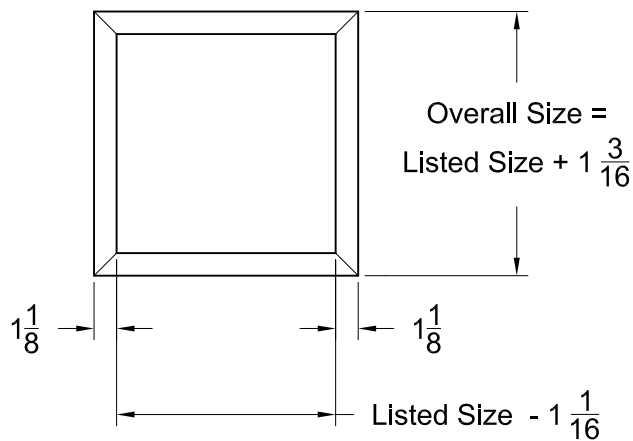

Tag:
Series : PS SMF 2424

Accessories
Plaster Frames

Models: PS SMF 2424 Aluminum T-Bar Plaster Frame

Notes: (check if provided)

1. Available Finishes	2. Available Accessories	3. Available Options	4. Construction Details
<input type="checkbox"/> White	<input type="checkbox"/>	<input type="checkbox"/>	Aluminum Construction