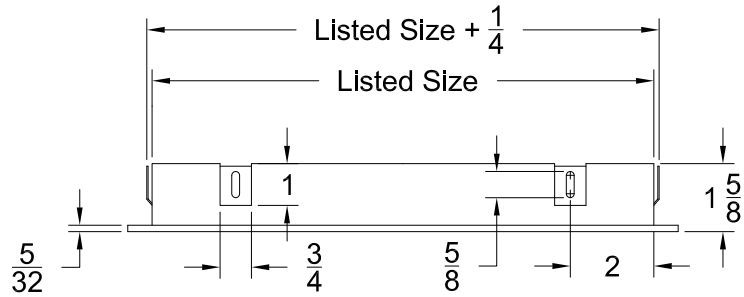

Tag:
Series : PS SMF 2424

Accessories
Plaster Frames

Models: PS SMF 2424 Aluminum T-Bar Plaster Frame

Notes: (check if provided)

1. Available Finishes	2. Available Accessories	3. Available Options	4. Construction Details
<input type="checkbox"/> White	<input type="checkbox"/>	<input type="checkbox"/>	Aluminum Construction