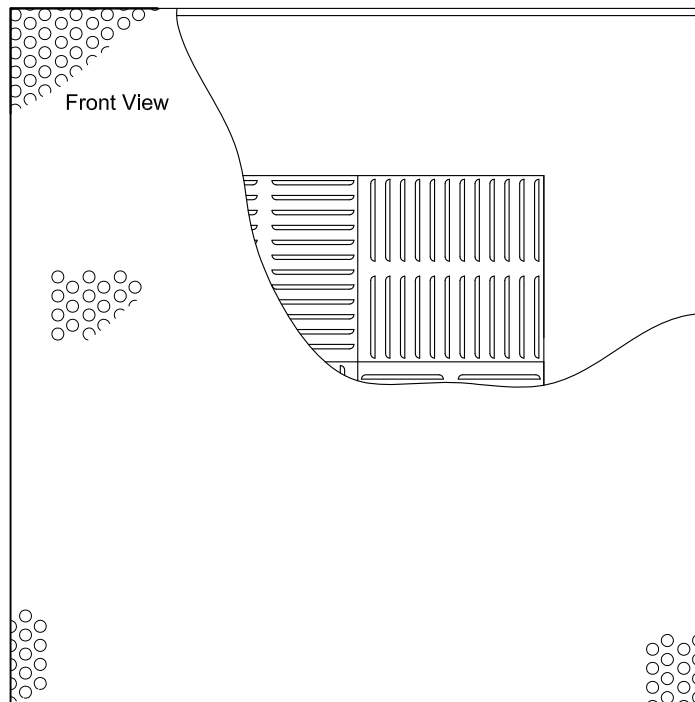

**Tag:**  
**Series : PS PSI**

**Perforated Ceiling Diffuser  
 Steel**

**Model: PS PSI**

**R6 Foil Backed Insulation - Lay In T-Bar**

Notes: ( check if provided)

1. Available Finishes	3. Available Options	4. Construction Details
Standard Finish: <input type="checkbox"/> 01 White.	<input type="checkbox"/> Field Supplied Inlet Collars By Others.	<ul style="list-style-type: none"> <li>• Steel Construction.</li> <li>•</li> </ul>