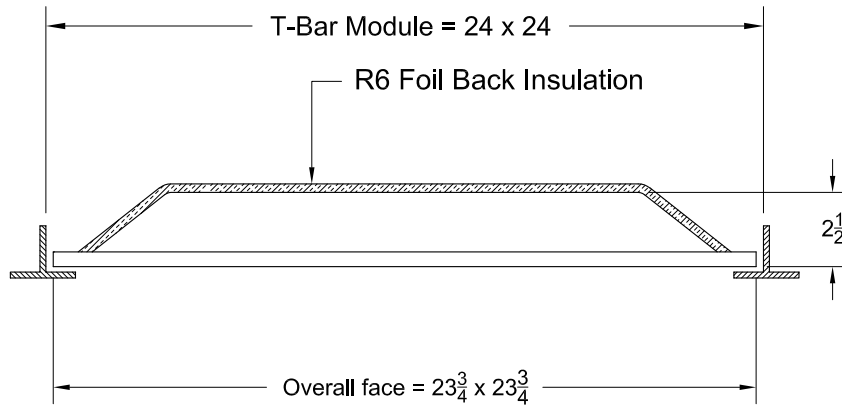

**Tag:**  
**Series : PS PSI**

**Perforated Ceiling Diffuser  
 Steel**

**Model: PS PSI**

**R6 Foil Backed Insulation - Lay In T-Bar**

Notes: ( check if provided)

1. Available Finishes	3. Available Options	4. Construction Details
Standard Finish: <input type="checkbox"/> 01 White.	<input type="checkbox"/> Field Supplied Inlet Collars By Others.	<ul style="list-style-type: none"> <li>• Steel Construction.</li> <li>•</li> </ul>