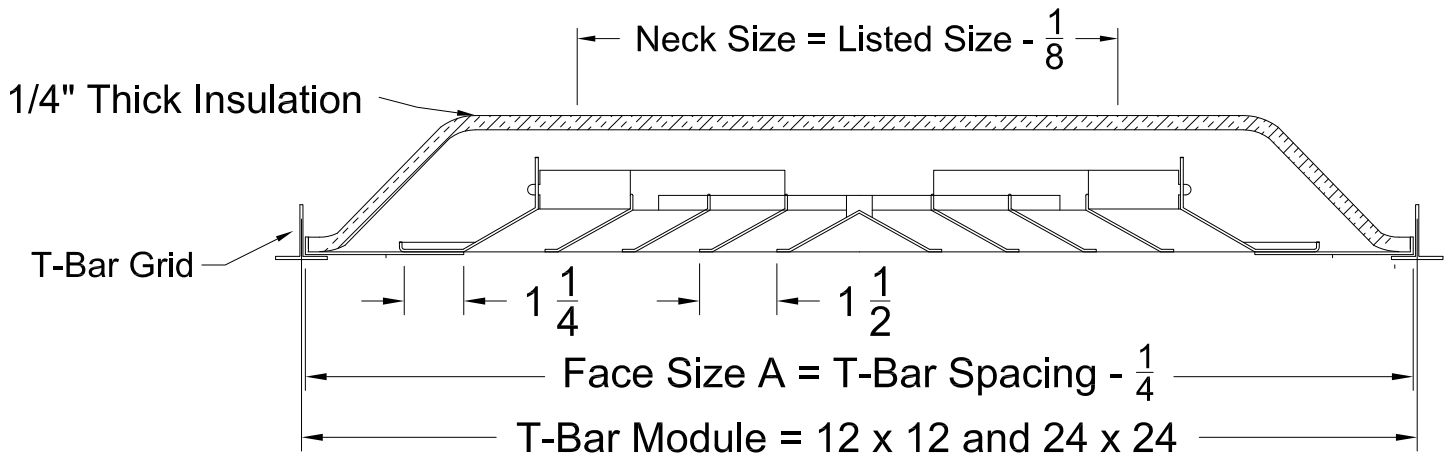

Tag:
Series : PS LFSI 2424

Square / Rectangular Louver Face Ceiling Diffusers
Steel - Removable Core

Models: PS LFSI 2424 Lay In T-Bar - With Insulated Backpan

Notes: (check if provided)

1. Available Finishes	2. Available Accessories	3. Available Options	4. Construction Details
Standard Finish: <input type="checkbox"/> White	<input type="checkbox"/>	<input type="checkbox"/>	<ul style="list-style-type: none"> • Steel Unit • Insulated