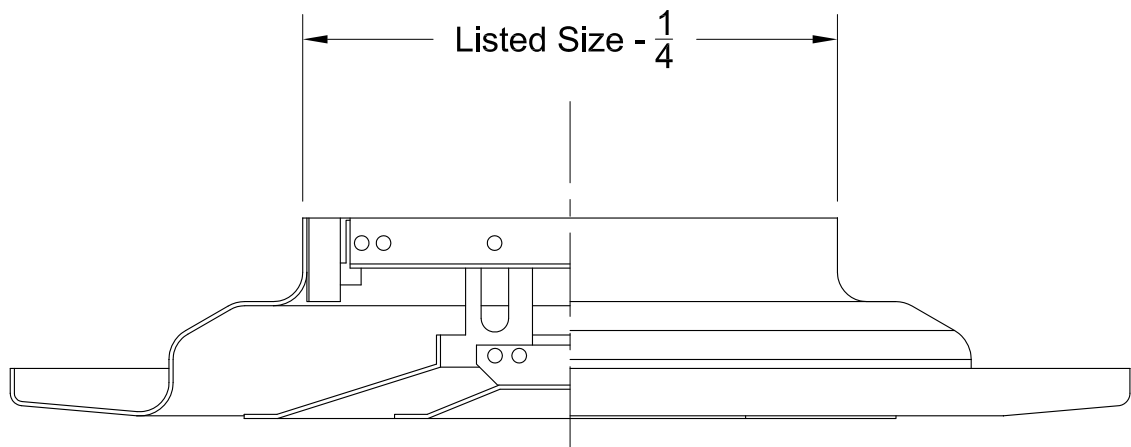

Tag:
Series : PS RADW

Fixed / Adjustable Round Diffusers
Steel - 2 Cone

Model: PS RADW Steel - Fixed Flush Cone

Notes: (check if provided)

1. Available Finishes	2. Available Accessories	3. Available Options	4. Construction Details
Standard Finish : <input type="checkbox"/> White.	<input type="checkbox"/>	<input type="checkbox"/>	