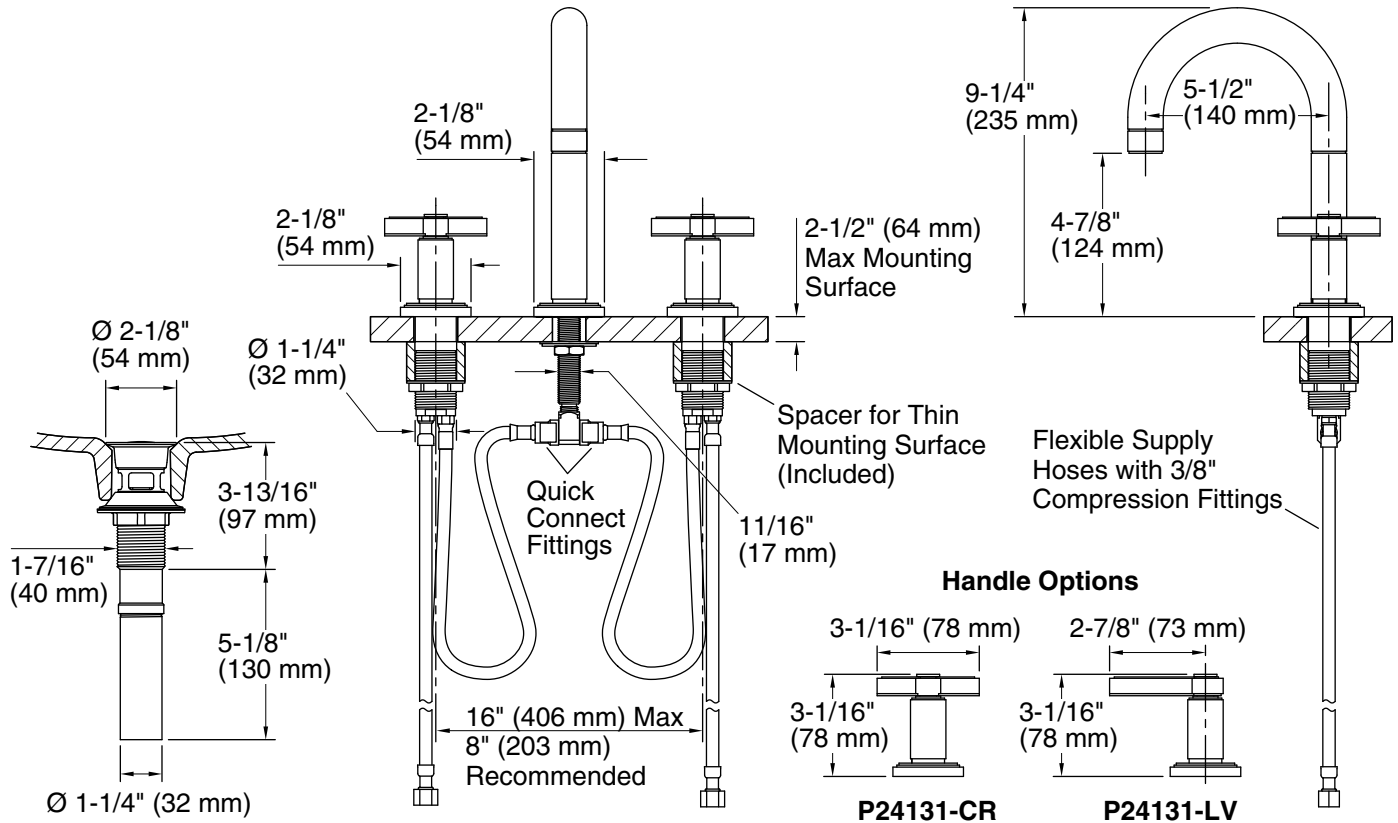

FEATURES

- Solid brass construction for durability and reliability
- Two-handle, widespread lavatory faucet for 8" (203 mm) - 16" (406 mm) centers
- Equipped with quick connect fittings for easy installation
- Quarter-turn washerless ceramic disc valves
- Includes soft touch drain
- 1.5 gal/min (5.7 l/min) flow rate
- Complements the Vir Stil Minimal collection

CODES/STANDARDS APPLICABLE

Specified model meets or exceeds the following:

- ASME A112.18.1/CSA B125.1
- NFS 61
- EPA WaterSense®
- ADA

P24131

Touch-Actuated Drain

INSTALLATION NOTES

Mounting Surface Hole Size. All dimensions are nominal.		
Spout	13/16" (21 mm)	
Handles	1-5/16" (32 mm)	
Deck Thickness	Min	Max
Spout	—	2-1/4" (57 mm)
Handles	—	2-1/2" (64 mm)

SPECIFIED MODEL

Model	Description	Finishes			
P24131-CR	Vir Stil Minimal Basin Set, Cross Handles	<input type="checkbox"/> CP Polished Chrome	<input type="checkbox"/> AD Nickel Silver	<input type="checkbox"/> AG Brushed Nickel	<input type="checkbox"/> LB Bronze
P24131-LV	Vir Stil Minimal Basin Set, Lever Handles	<input type="checkbox"/> CP Polished Chrome	<input type="checkbox"/> AD Nickel Silver	<input type="checkbox"/> AG Brushed Nickel	<input type="checkbox"/> LB Bronze