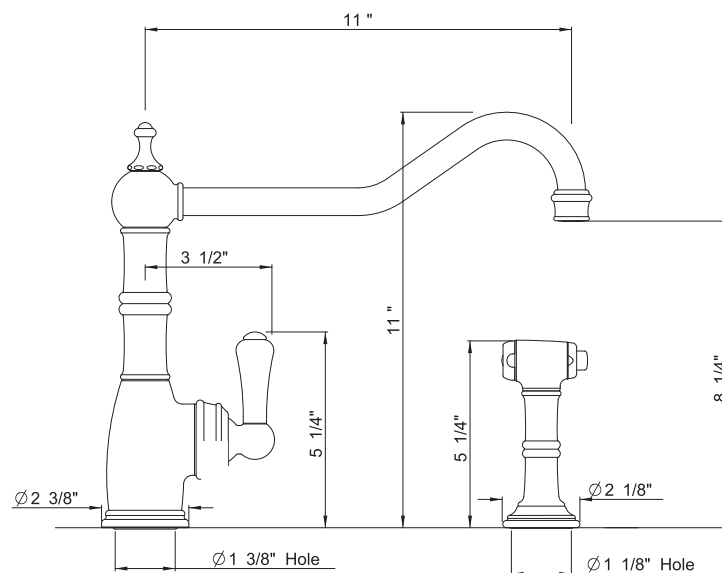

WARRANTY

- Limited Lifetime

* For CA/VT, place a "-2" at end of model number for code compliant product. (Example A3608LMAPC-2)

Consult your local Rohl showroom for additional information and specifications. For complete warranty details and a list of showrooms, go to www.rohlhome.com.