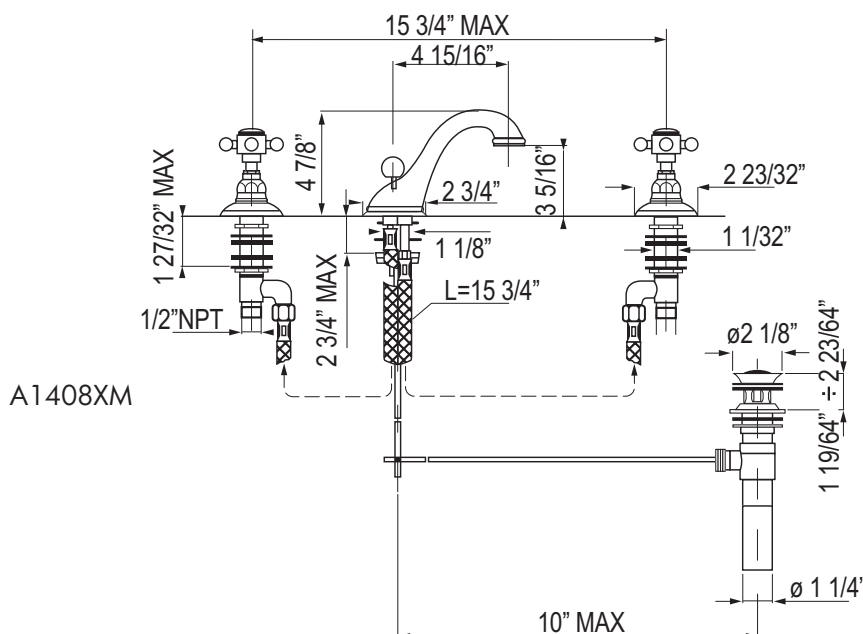

WARRANTY

- Limited Lifetime*
- No Warranty on Tuscan Brass Finish (TCB)

* For CA/V T, place a "-2" at end of model number for code compliant product. (Example A3608LMAPC-2)

Consult your local ROHL showroom for additional information and specifications. For complete warranty details and a list of showrooms, go to www.rohlhome.com.