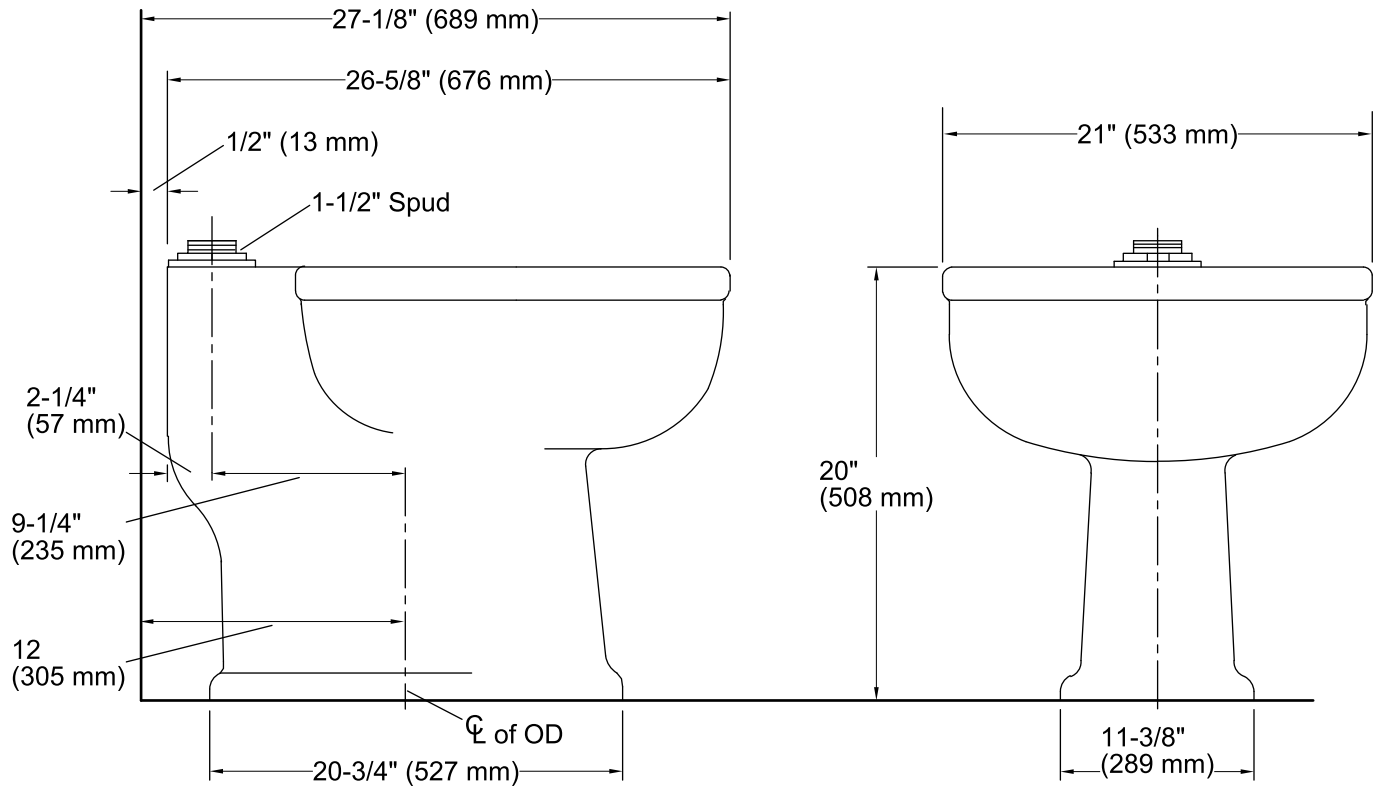

## Features

- Vitreous china.
- Floor-mount.
- Square basin.
- Siphon jet flushing rim.
- 1.5-inch top spud.
- 2.5-inch trapway.
- 26-5/8" (676 mm) x 21" (533 mm) x 20" (508 mm)

## Technical Information

All product dimensions are nominal.

Bowl configuration:	Single
Bowl area (Only)	Length: 17" (432 mm)
	Width: 17" (432 mm)
	Water depth: 7-5/8" (194 mm)
Drain hole:	2-5/8" (67 mm)