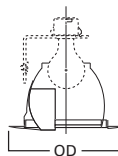

424 Wall Wash / Reflector Downlight

HOUSING / LAMP:

H7RT: 100W A19

H7T: 100W A19

H7TCP: 100W A19

DIMENSIONS: OD: 7-1/4" [184mm]