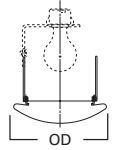

75 Diffuser

75 All Glass Diffuser

HOUSING / LAMP:
H7RT: 60W A19
H7T: 60W A19
H7TCP: 60W A19

DIMENSIONS: OD: 7-3/4" [197mm]