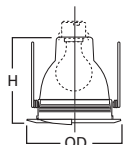

430 Wall Wash with Baffle and Full Reflector

430W White Trim with White Baffle, AIR-TITE™

430P White Trim with Black Baffle, AIR-TITE™

HOUSING / LAMP:

H7T: 90W TB19, 100W A19, 100W BT15, 100W MB19

H7TNB: 90W TB19, 100W A19, 100W BT15, 100W MB19

H7TCP: 90W TB19, 100W A19, 100W BT15, 100W MB19

DIMENSIONS: Height: 5" [127mm]; OD: 7-1/4" [184mm]