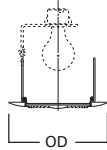

HOUSING / LAMP:
H7RT: 60W A19
H7T: 60W A19
H7TCP: 60W A19

DIMENSIONS: OD: 8" [203mm]