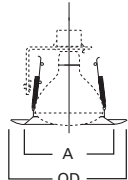

428 White Splay Trim

428P White Splay Trim

HOUSING / LAMP:
H7RT: 120W BR40, 150W R40
H7T: 120W BR40, 150W R40
H7TCP: 120W BR40, 150W R40

DIMENSIONS: Aperture: 3-7/8" [98mm]; OD: 7-3/4" [197mm]

79 Pinhole Trim

79P White Trim