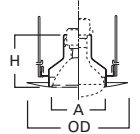

DIMENSIONS: Height: 4" [102mm]; OD: 7-1/4" [184mm]