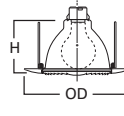

HOUSING / LAMP:
H7TNB: 60W A19

DIMENSIONS: Height: 4" [101mm]; OD: 8" [203mm]