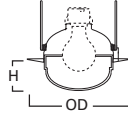

DIMENSIONS: Height: 2-1/8" [54mm]; OD: 7-3/4" [197mm]