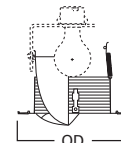

425 Wall Wash with Coilex® Baffle and Scoop

425W White Trim with White Baffle

425P White Trim with Black Baffle

HOUSING / LAMP:

H7RT: 60W A19

H7T: 60W A19

H7TCP: 60W A19

DIMENSIONS: OD: 7-1/4" [184mm]