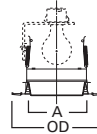

HOUSING / LAMP:
H7RT: 60W A19
H7T: 60W A19
H7TCP: 60W A19

DIMENSIONS: Aperture: 5-3/4" [146mm]; OD: 7-1/4" [184mm]