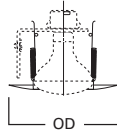

DIMENSIONS: OD: 7-1/4" [184mm]