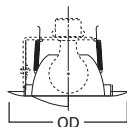

303 Wall Wash

303P White Trim and Scoop

HOUSING / LAMP:

H7RT: 60W A19

H7T: 60W A19

H7TCP: 60W A19

DIMENSIONS: OD: 8" [203mm]