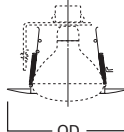

HOUSING / LAMP:
H7RT: 120W BR40, 150W R40
H7T: 120W BR40, 150W R40
H7TCP: 120W BR40, 150W R40

DIMENSIONS: OD: 8" [203mm]