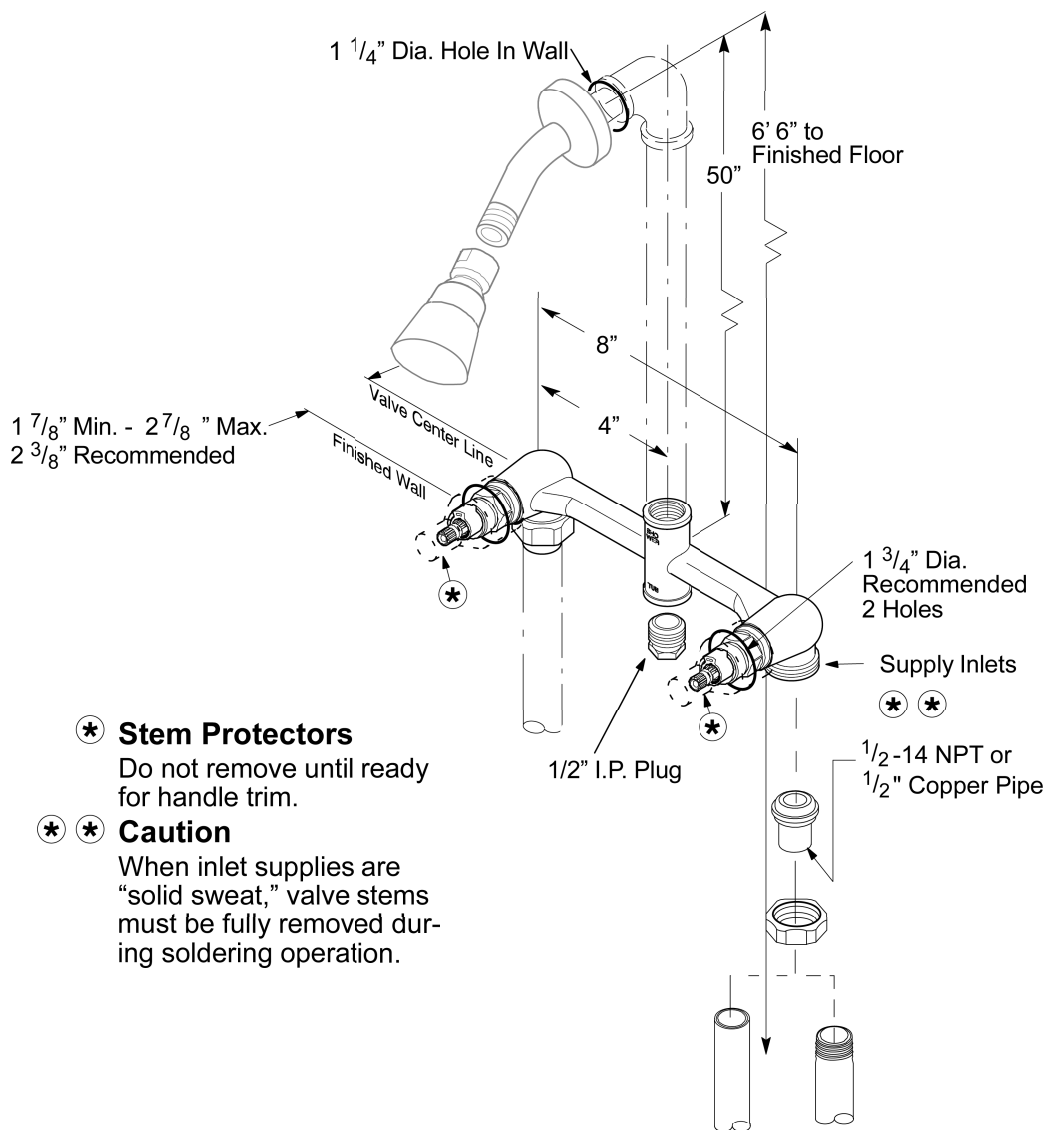

07 Series

Tub & Shower Valve

*** Stem Protectors**
Do not remove until ready for handle trim.

*** * Caution**
When inlet supplies are "solid sweat," valve stems must be fully removed during soldering operation.