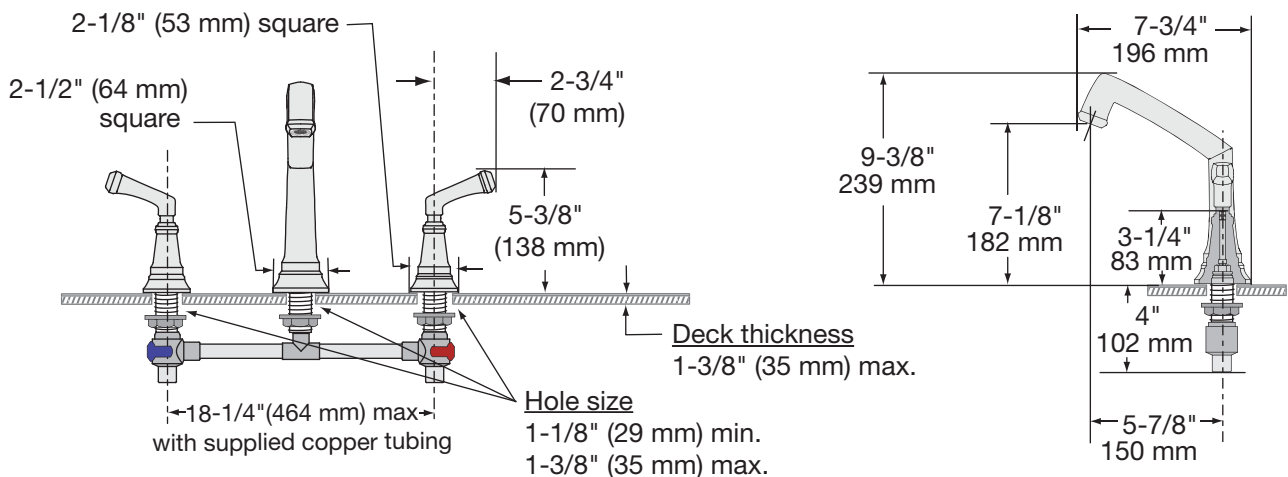

- STN Satin Nickel Finish
- ORB Oil Rubbed Bronze Finish
- Polished chrome (standard finish)

Options / Modifications

Append appropriate -suffix to model number.

Feature Highlights

- Two handle Roman Tub Faucet with quarter turn ceramic control components.
- Handspray with separate push button diverter
- 1/2 rigid copper tubing connections
- Cast brass spout
- Metal construction,
- Standard finish is polished chrome

Note: Dimensions subject to change without notice.

Dimensions Oxford Roman Tub Faucet, SRT-4272

Note: Dimensions subject to change without notice.