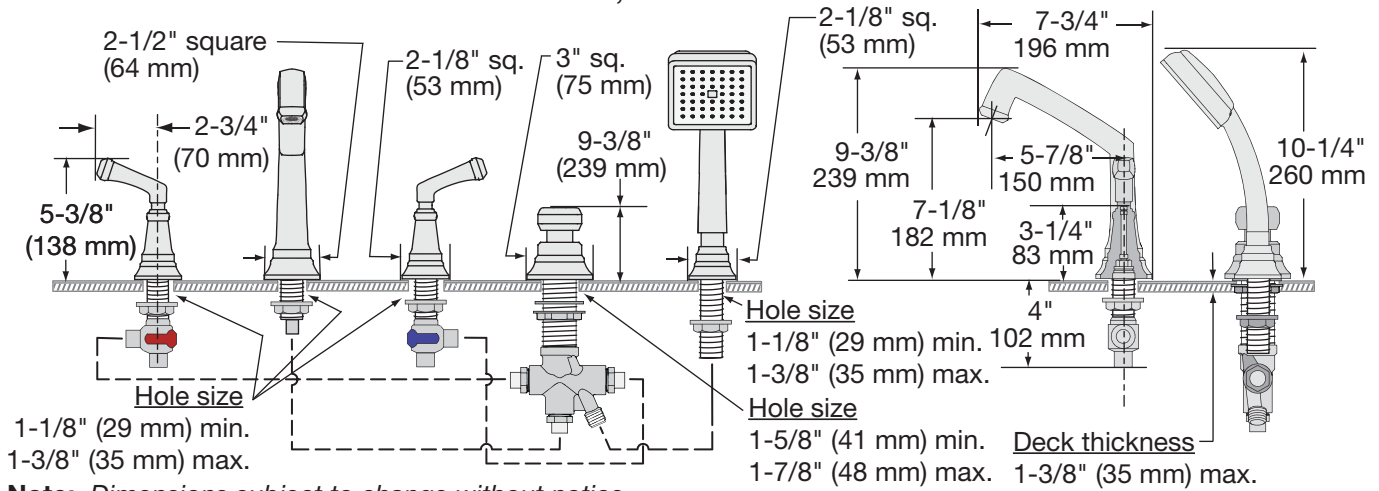

Note: Dimensions subject to change without notice.

Dimensions Oxford Roman Tub Faucet, SRT-4272

Note: Dimensions subject to change without notice.