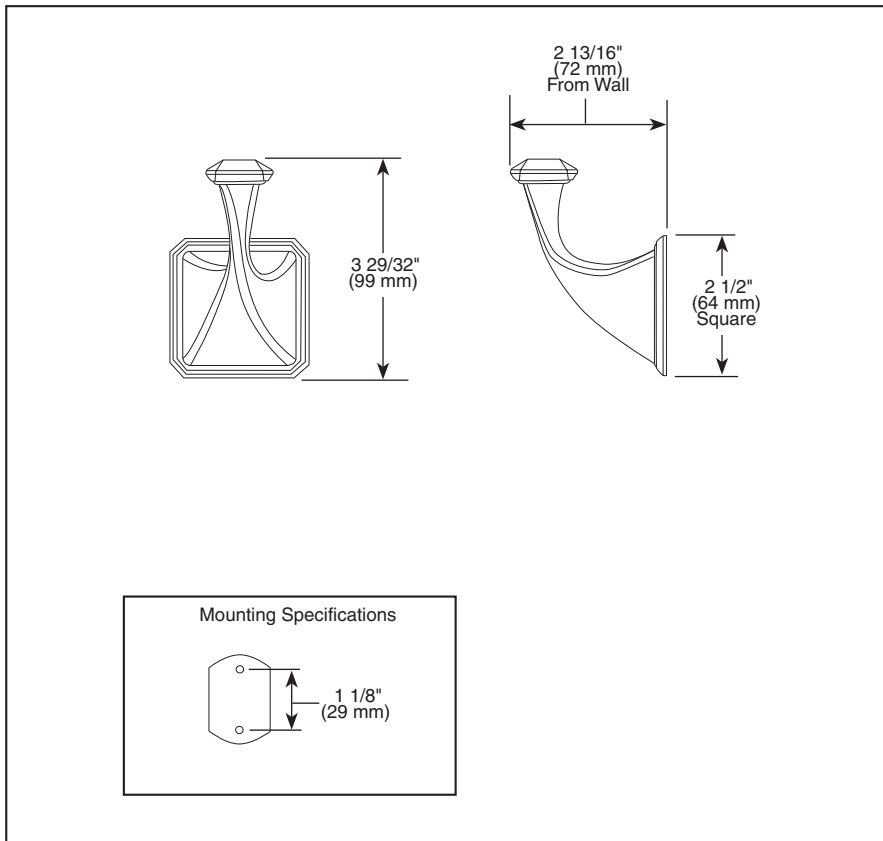

BRIZO®

ACCESSORIES

- Virage™ Bath Collection
- Robe Hook

Submitted Model No.: _____

Specific Features: _____

▲ Designate proper finish suffix

STANDARD SPECIFICATIONS:

- Wood blocking is preferable behind all wall surfaces. If wood blocking is not available, the following fasteners are suggested: Tile/Masonry-Plastic or lead Anchors; Plaster/drywall-Toggle bolts.
- Mounting hardware and mounting instructions included with product.
- Note: Only plastic anchors are included with the mounting hardware.