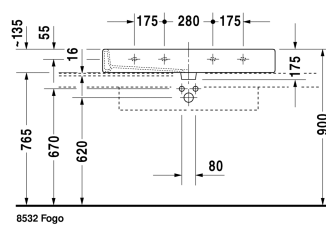

Vero Washbasin ground # 045410..25 / 045410..27 / 045410..28

|< 39 3/8" Inch >|

Washbasin ground	Dimension	Weight	Order number
with faucet deck, hardware included, wall-mounted, cUPC® listed*, 39 3/8" Inch			
<b>Colors</b>			
00 White 08 Black			
<b>Variant</b>			
●●● with overflow	39 3/8" x 18 1/2" Inch	62.2 lb	045410..25
● with overflow	39 3/8" x 18 1/2" Inch	62.2 lb	045410..27
☒ with overflow	39 3/8" x 18 1/2" Inch	62.2 lb	045410..28
<b>Infobox</b>			
* Complies with following standards: ASME A112.19.2/CSA B45.1, When installing ceramics larger than 39 3/8", 2 sets of basin hardware # 6951000000 are required			
Sanitary ceramics with the special WonderGliss surface finish will remain clean and attractive-looking for a long time to come. When ordering WonderGliss please add a "1" as eleventh digit to the model number.			
<b>Accessory for ceramics</b>			
Push button drain assembly for washbasins with overflow	2" Inch	0.8 lb	005052
Design Siphon		3.3 lb	005036
<b>Suitable products</b>			

**Vero Washbasin ground # 045410..25 / 045410..27 / 045410..28**

|&lt; 39 3/8" Inch &gt;|

Vanity unit wall-mounted 1 pull-out compartment, countertop including one cut-out, for 1 above-counter basin centered, 47 1/4" x 21 5/8" Inch	47 1/4" x 21 5/8" Inch	KT6696
Vanity unit for console wall-mounted 1 pull-out compartment, 47 1/4" x 21 5/8" Inch	47 1/4" x 21 5/8" Inch	XS4902
Vanity unit for console wall-mounted 2 drawers, upper drawer including cut-out for siphon and siphon cover, 47 1/4" x 21 5/8" Inch	47 1/4" x 21 5/8" Inch	XS4912
Vanity unit for console floorstanding 2 pull-out compartments, integrated legs with height adjustment, 47 1/4" x 21 5/8" Inch	47 1/4" x 21 5/8" Inch	XS4922

*All drawings contain the necessary measurements which are subject to standard tolerances. They are stated in inch & mm and are non-binding. Exact measurements, in particular for customized installation scenarios, can only be taken from the finished ceramic piece.*