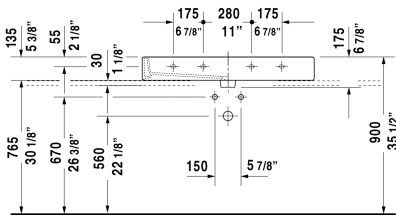

Vero Washbasin ground # 045410..25 / 045410..27 / 045410..28

|< 39 3/8" Inch >|

Washbasin ground	Dimension	Weight	Order number
with faucet deck, hardware included, wall-mounted, cUPC® listed*, 39 3/8" Inch			
<b>Colors</b>			
00 White 08 Black			
<b>Variant</b>			
●●● with overflow	39 3/8" x 18 1/2" Inch	62.2 lb	045410..25
● with overflow	39 3/8" x 18 1/2" Inch	62.2 lb	045410..27
☒ with overflow	39 3/8" x 18 1/2" Inch	62.2 lb	045410..28
<b>Infobox</b>			
* Complies with following standards: ASME A112.19.2/CSA B45.1, When installing ceramics larger than 39 3/8", 2 sets of basin hardware # 6951000000 are required			
Sanitary ceramics with the special WonderGliss surface finish will remain clean and attractive-looking for a long time to come. When ordering WonderGliss please add a "1" as eleventh digit to the model number.			
<b>Accessory for ceramics</b>			
Push button drain assembly for washbasins with overflow	2" Inch	0.8 lb	005052
Design Siphon		3.3 lb	005036
<b>Suitable products</b>			

**Vero Washbasin ground # 045410..25 / 045410..27 / 045410..28**

|&lt; 39 3/8" Inch &gt;|

Vanity unit wall-mounted 1 pull-out compartment, countertop including one cut-out, for 1 above-counter basin centered, 47 1/4" x 21 5/8" Inch	47 1/4" x 21 5/8" Inch	KT6696
Vanity unit for console wall-mounted 1 pull-out compartment, 47 1/4" x 21 5/8" Inch	47 1/4" x 21 5/8" Inch	XS4902
Vanity unit for console wall-mounted 2 drawers, upper drawer including cut-out for siphon and siphon cover, 47 1/4" x 21 5/8" Inch	47 1/4" x 21 5/8" Inch	XS4912
Vanity unit for console floorstanding 2 pull-out compartments, integrated legs with height adjustment, 47 1/4" x 21 5/8" Inch	47 1/4" x 21 5/8" Inch	XS4922

*All drawings contain the necessary measurements which are subject to standard tolerances. They are stated in inch & mm and are non-binding. Exact measurements, in particular for customized installation scenarios, can only be taken from the finished ceramic piece.*