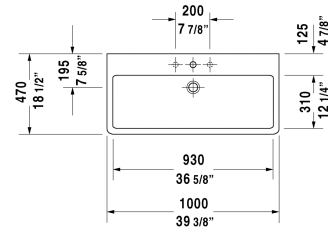

Vero Washbasin ground # 045410..25 / 045410..27 / 045410..28

|< 39 3/8" Inch >|

Washbasin ground	Dimension	Weight	Order number
with faucet deck, hardware included, wall-mounted, cUPC® listed*, 39 3/8" Inch			
<b>Colors</b>			
00 White 08 Black			
<b>Variant</b>			
●●● with overflow	39 3/8" x 18 1/2" Inch	62.2 lb	045410..25
● with overflow	39 3/8" x 18 1/2" Inch	62.2 lb	045410..27
☒ with overflow	39 3/8" x 18 1/2" Inch	62.2 lb	045410..28
<b>Infobox</b>			
* Complies with following standards: ASME A112.19.2/CSA B45.1, When installing ceramics larger than 39 3/8", 2 sets of basin hardware # 6951000000 are required			
Sanitary ceramics with the special WonderGliss surface finish will remain clean and attractive-looking for a long time to come. When ordering WonderGliss please add a "1" as eleventh digit to the model number.			
<b>Accessory for ceramics</b>			
Push button drain assembly for washbasins with overflow	2" Inch	0.8 lb	005052
Design Siphon		3.3 lb	005036
<b>Suitable products</b>			

**Vero Washbasin ground # 045410..25 / 045410..27 / 045410..28**

|&lt; 39 3/8" Inch &gt;|

Vanity unit wall-mounted 1 pull-out compartment, countertop including one cut-out, for 1 above-counter basin centered, 47 1/4" x 21 5/8" Inch	47 1/4" x 21 5/8" Inch	KT6696
Vanity unit for console wall-mounted 1 pull-out compartment, 47 1/4" x 21 5/8" Inch	47 1/4" x 21 5/8" Inch	XS4902
Vanity unit for console wall-mounted 2 drawers, upper drawer including cut-out for siphon and siphon cover, 47 1/4" x 21 5/8" Inch	47 1/4" x 21 5/8" Inch	XS4912
Vanity unit for console floorstanding 2 pull-out compartments, integrated legs with height adjustment, 47 1/4" x 21 5/8" Inch	47 1/4" x 21 5/8" Inch	XS4922

*All drawings contain the necessary measurements which are subject to standard tolerances. They are stated in inch & mm and are non-binding. Exact measurements, in particular for customized installation scenarios, can only be taken from the finished ceramic piece.*