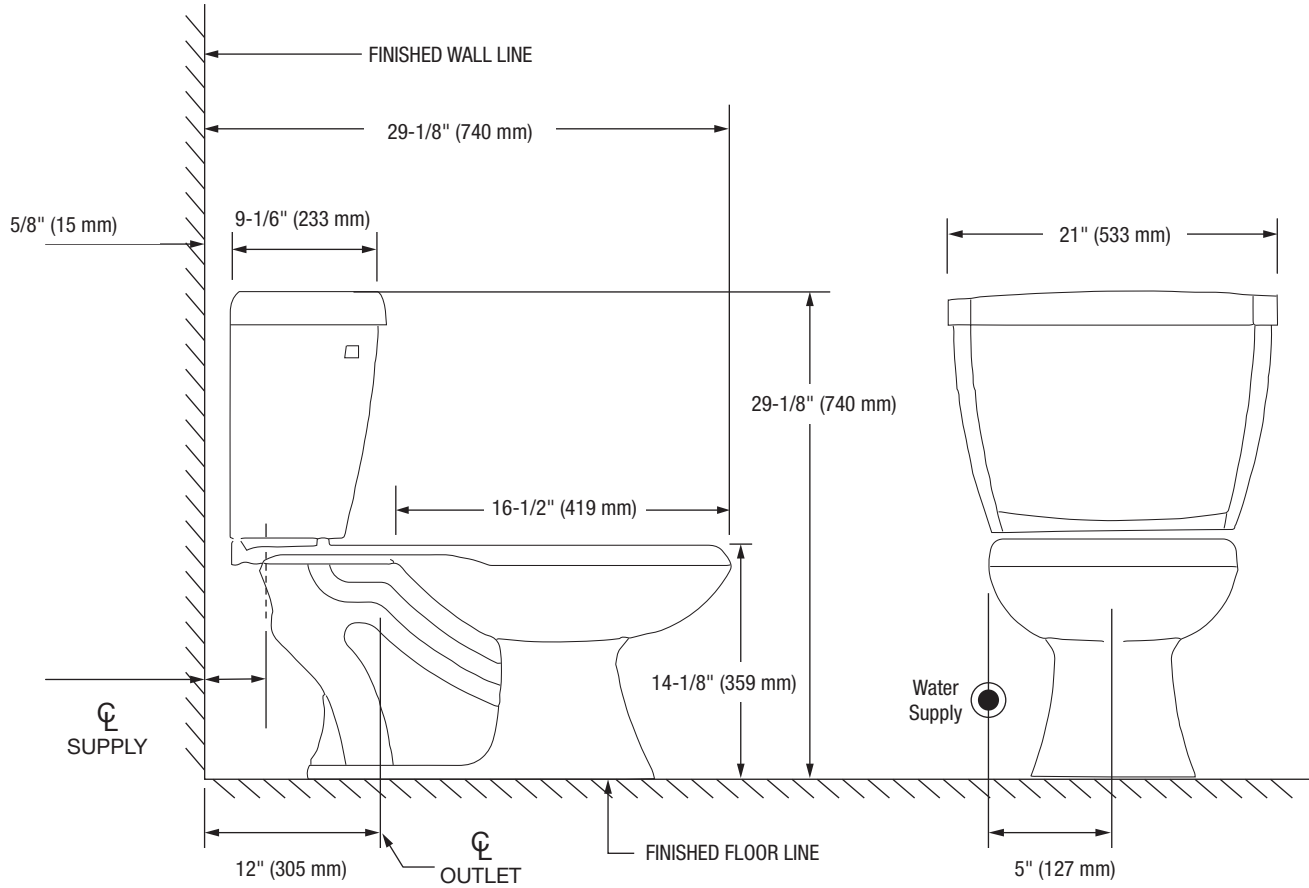

Gilpin

Two-Piece Round Front Toilet

Note: All dimensions and specifications are nominal and may vary: Dimensions of 8" and greater have a tolerance of +3%. Dimensions less than 8" have a tolerance of +5%.

Gilpin

Two-Piece Round Front Toilet

Product Features

- 1.0 GPF
- Pressure Assist Equipped with EcoFlush Pressure Assist System
- Vitreous China
- 14-1/8" Round Front Bowl
- Rough-in: 12"
- Flush Valve: 3"
- Trapway: 2" Fully Glazed
- Water Spot: 13-1/2" x 11"
- Side Mounted Chrome Trip Lever
- Sanitary bar on bowl for easy cleaning
- Quick connect, three-bolt tank-to-bowl installation

Bowl

- PF1600PAWH** Round Front Bowl - 14-1/8"

This product comes complete with installation, operating, care and maintenance instructions. All PROFLO fixtures carry a lifetime limited warranty on the vitreous china and a 5-year limited warranty on the fittings. Visit ferguson.com for detailed warranty information.