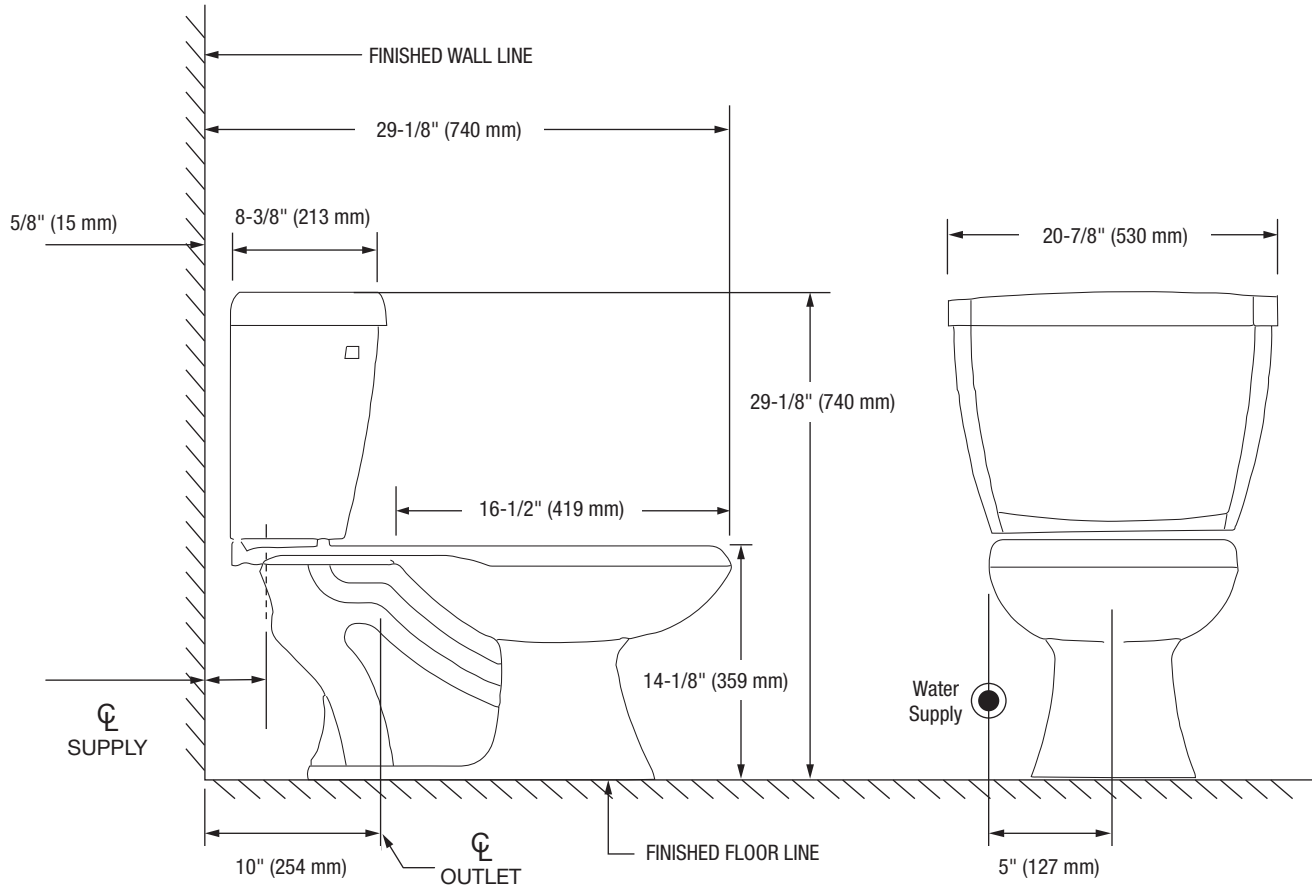

Gilpin

Two-Piece Round Front Toilet

Product Features

- 1.0 GPF
- Pressure Assist Equipped with EcoFlush Pressure Assist System
- Vitreous China
- 14-1/8" Round Front Bowl
- Rough-in: 10"
- Flush Valve: 3"
- Trapway: 2" Fully Glazed
- Water Spot: 13-1/2" x 11"
- Side Mounted Chrome Trip Lever
- Sanitary bar on bowl for easy cleaning
- Quick connect, three-bolt tank-to-bowl installation

Gilpin

Two-Piece Round Front Toilet

Note: All dimensions and specifications are nominal and may vary: Dimensions of 8" and greater have a tolerance of +3%. Dimensions less than 8" have a tolerance of +5%.

Gilpin

Two-Piece Round Front Toilet

Product Features

- 1.0 GPF
- Pressure Assist Equipped with EcoFlush Pressure Assist System
- Vitreous China
- 14-1/8" Round Front Bowl
- Rough-in: 12"
- Flush Valve: 3"
- Trapway: 2" Fully Glazed
- Water Spot: 13-1/2" x 11"
- Side Mounted Chrome Trip Lever
- Sanitary bar on bowl for easy cleaning
- Quick connect, three-bolt tank-to-bowl installation