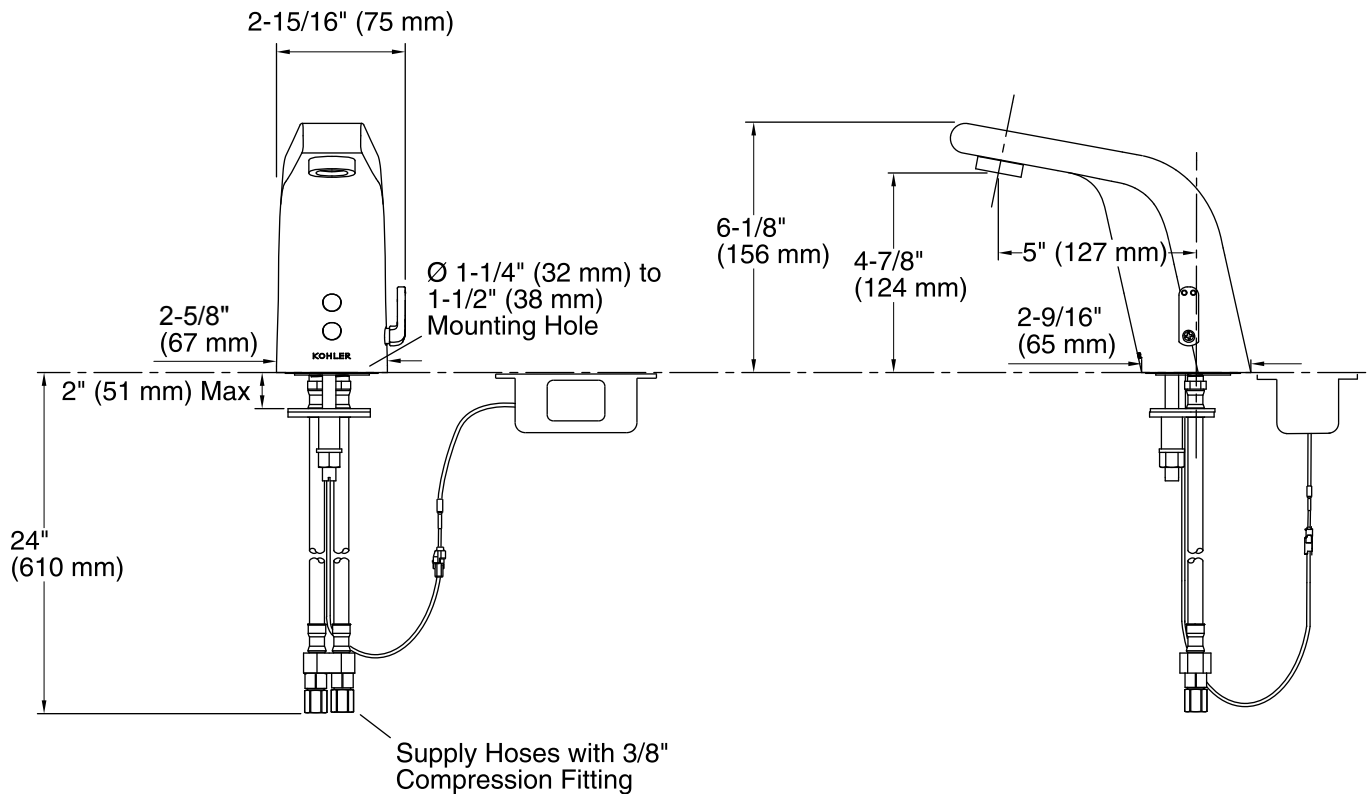

Technical Information

All product dimensions are nominal.

Valve body: Machined Brass

Faucet:

Flow rate: 0.5 gal/min (1.9 l/min)

Power source: 3.6V Size C (Hybrid Energy Cell), included

Notes

Install this product according to the installation guide.

A 1-1/4" (32 mm) minimum to 1-1/2" (38 mm) maximum diameter mounting hole is required.

The minimum distance between the back of the faucet spout and the wall must be 1-3/4" (44 mm). This will allow proper clearance for setscrew access.

The maximum distance between the bathroom sink basin edge to the base of the faucet spout must be 1-3/4" (44 mm).

The maximum height of the lip basin should be 3/4" (19 mm).

Product includes rosebud spray aerator. Other aerator styles are available.

ADA, OBC, CSA B651 compliant when installed to the specific requirements of these regulations.