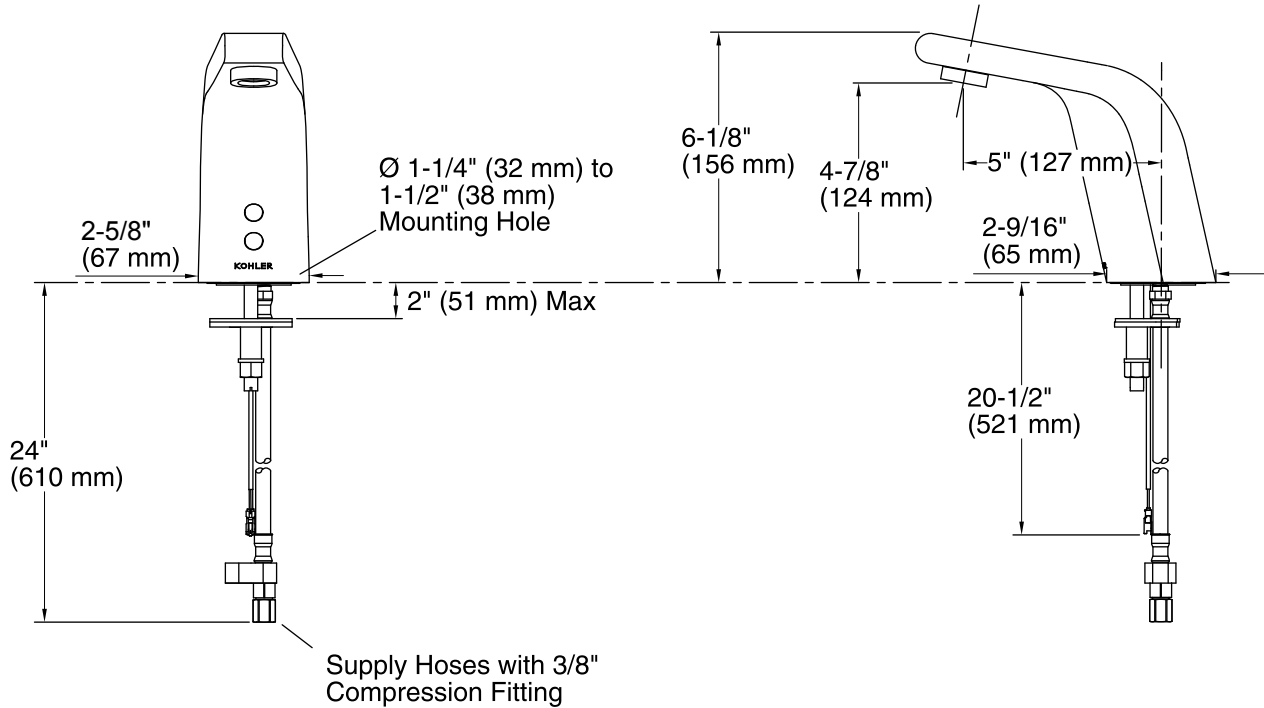

	CP	Polished Chrome
--	----	-----------------

Technical Information

All product dimensions are nominal.

Valve body: Machined Brass

Faucet:

Flow rate: 0.5 gal/min (1.9 l/min)

Notes

Install this product according to the installation guide.

A $1\text{-}1/4\text{'' (32 mm)}$ minimum to $1\text{-}1/2\text{'' (38 mm)}$ maximum diameter mounting hole is required.

The minimum distance between the back of the faucet spout and the wall must be $1\text{-}3/4\text{'' (44 mm)}$. This will allow proper clearance for setscrew access.

The maximum distance between the bathroom sink basin edge to the base of the faucet spout must be $1\text{-}3/4\text{'' (44 mm)}$.

The maximum height of the lip basin should be $3/4\text{'' (19 mm)}$.

Product includes rosebud spray aerator. Other aerator styles are available.