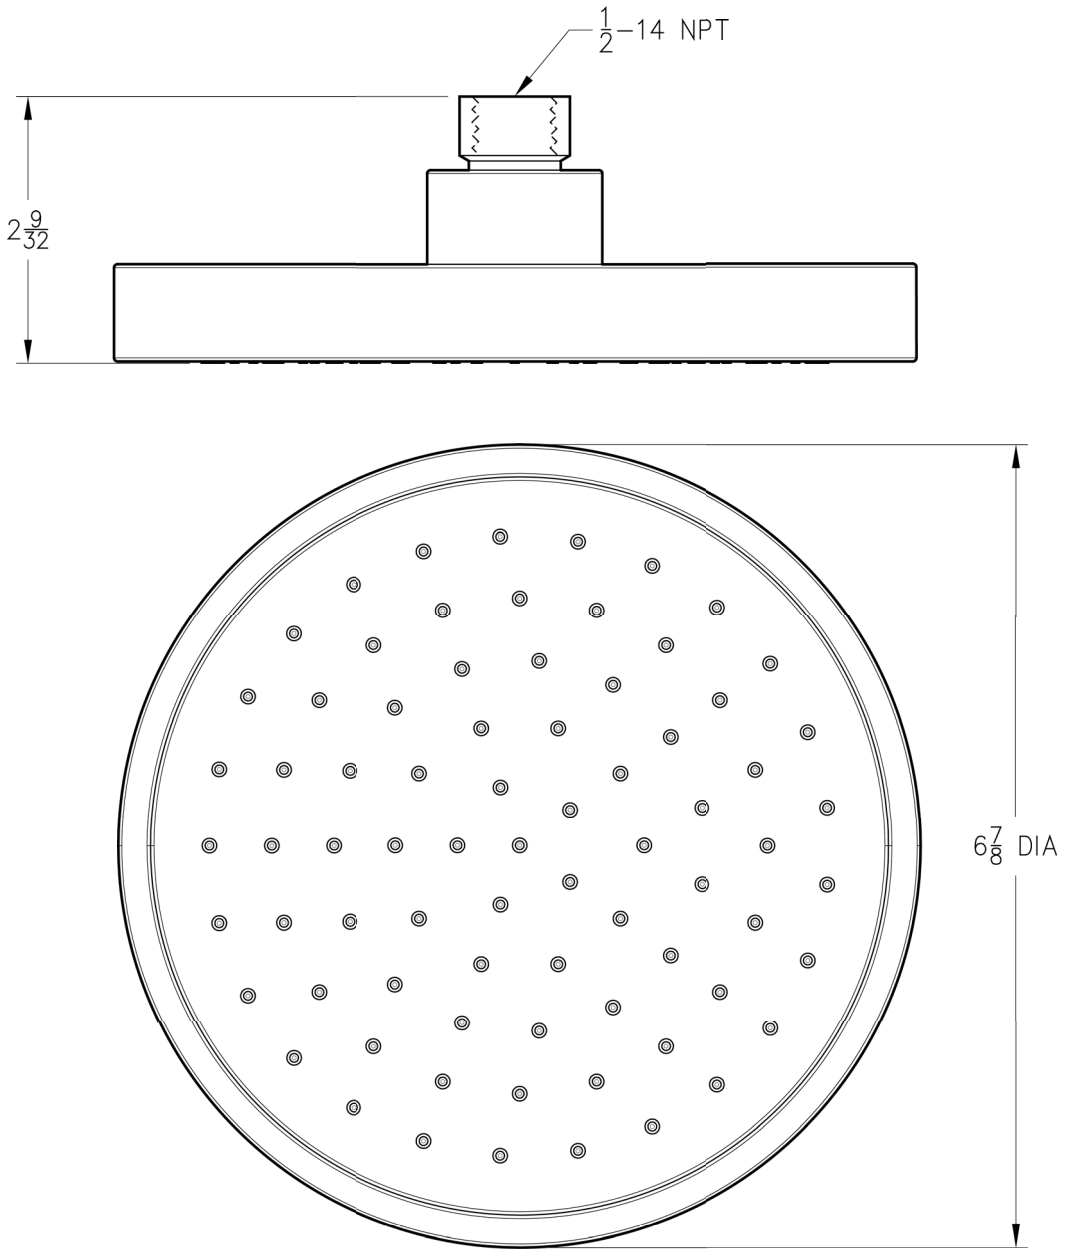

INSTALLATION DIMENSIONS

15 Series
CONTEMPRA.
Shower

Dimensions are in Inches

1-800-PFAUCET www.pricepfister.com
19701 DaVinci, Lake Forest, CA 92610
01/4/80

Price Pfister

SS-015-13