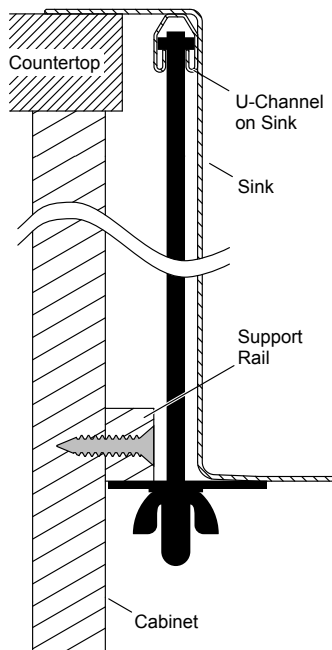

Vault™

33" x 22" x 9-5/16" Top-mount/undermount double-equal bowl kitch
K-3820-4-NA

Older Styles

1223198-8-D

© 2014 Kohler Co.