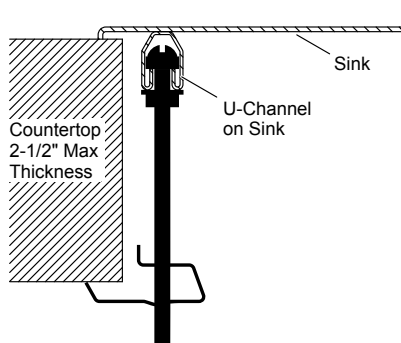

Vault™

33" x 22" x 9-5/16" Top-mount/undermount double-equal bowl kitch
K-3820-4-NA

Older Styles

1223198-8-D

© 2014 Kohler Co.