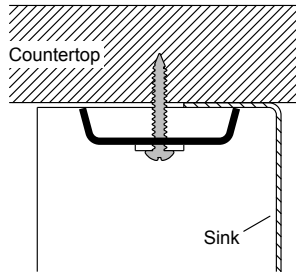

Vault™

33" x 22" x 9-5/16" Top-mount/undermount double-equal bowl kitch
K-3820-4-NA

Older Styles

1223198-8-D

© 2014 Kohler Co.