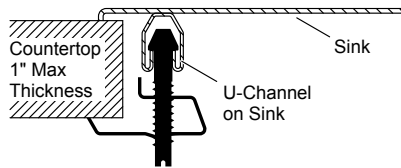

Vault™

33" x 22" x 9-5/16" Top-mount/undermount double-equal bowl kitch
K-3820-4-NA

Older Styles

1223198-8-D

© 2014 Kohler Co.