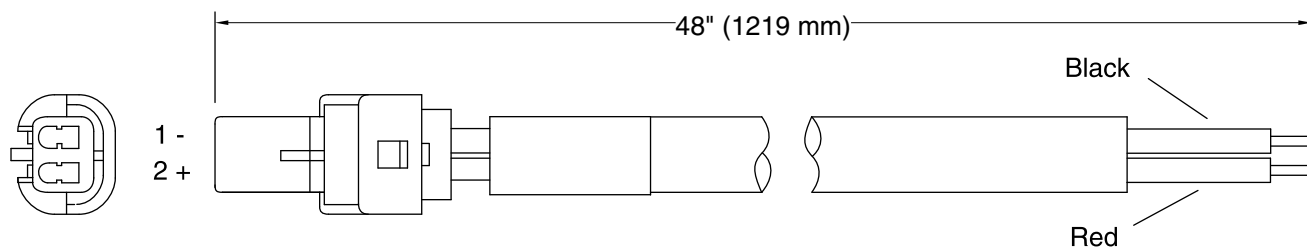

4' Cable Assembly K-13487

Features

- 4-foot cable cord.
- Supplies power from multi-faucet supply to AC-powered Insight™ touchless faucets.
- For use with KOHLER AC-powered deck-and wall-mount touchless faucets and K-13481-A (for North America), or K-13481 (for Global outlets) multi-faucet power supply.

Technical Information

All product dimensions are nominal.

Notes

Install this product according to the installation guide.