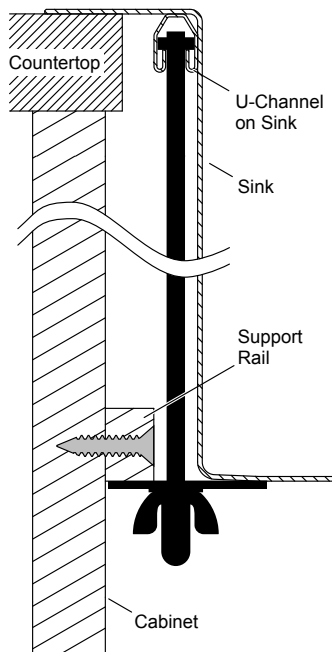

# Vault™

25" x 22" x 9-5/16" Top-mount/undermount medium single-bowl kit  
K-3822-1-NA

**91915**  
(Qty 4)

**1150001**  
(Qty 10)

**1173293**  
(Qty 6)

**1177160**  
(Qty 12)

**1177161** (Qty 12)  
Use this kit in place of 1177160 for thicker countertops (up to 2-1/2")