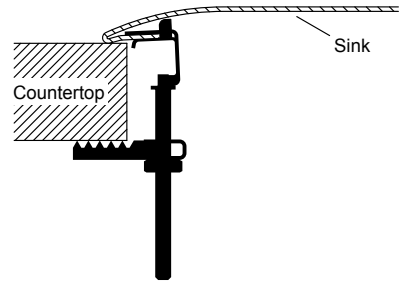

# Vault™

25" x 22" x 9-5/16" Top-mount/undermount medium single-bowl kit  
K-3822-1-NA

**91915**  
(Qty 4)

**1150001**  
(Qty 10)

**1173293**  
(Qty 6)

**1177160**  
(Qty 12)

**1177161** (Qty 12)  
Use this kit in place of 1177160 for thicker countertops (up to 2-1/2")