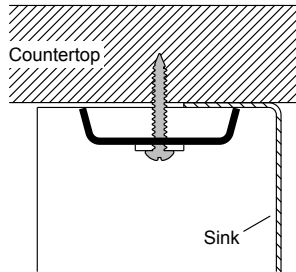

# Vault™

25" x 22" x 9-5/16" Top-mount/undermount medium single-bowl kit  
K-3822-1-NA

**91915**  
(Qty 4)

**1150001**  
(Qty 10)

**1173293**  
(Qty 6)

**1177160**  
(Qty 12)

**1177161** (Qty 12)  
Use this kit in place of 1177160 for thicker countertops (up to 2-1/2")