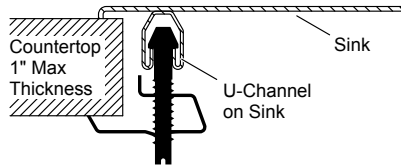

# Vault™

25" x 22" x 9-5/16" Top-mount/undermount medium single-bowl kit  
K-3822-1-NA

**91915**  
(Qty 4)

**1150001**  
(Qty 10)

**1173293**  
(Qty 6)

**1177160**  
(Qty 12)

**1177161** (Qty 12)  
Use this kit in place of 1177160 for thicker countertops (up to 2-1/2")