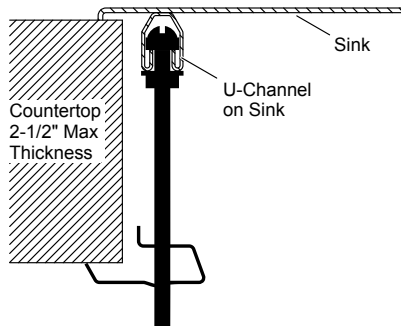

# Vault™

25" x 22" x 9-5/16" Top-mount/undermount medium single-bowl kit  
K-3822-1-NA

**91915**  
(Qty 4)

**1150001**  
(Qty 10)

**1173293**  
(Qty 6)

**1177160**  
(Qty 12)

**1177161** (Qty 12)  
Use this kit in place of 1177160 for thicker countertops (up to 2-1/2")