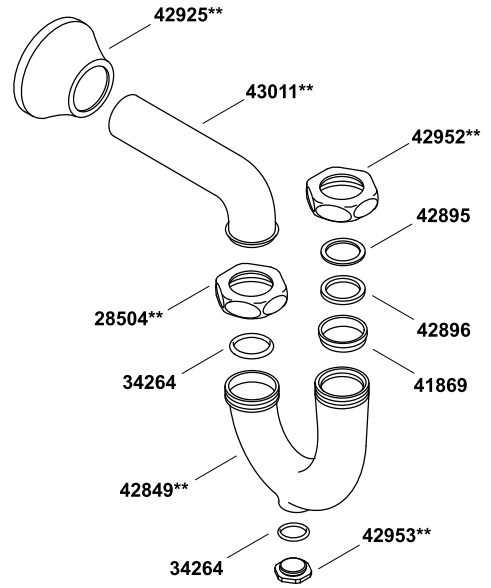

Adjustable P-trap with tubing outlet, 1-1/4" x 1-1/2"
K-8999-CP

1-1/4" (3.2 cm) X 1-1/4" (3.2 cm)

1-1/4" (3.2 cm) X 1-1/2" (3.8 cm)