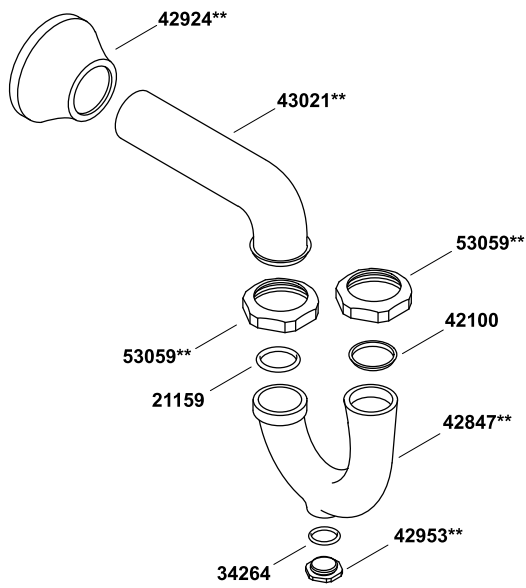

Adjustable P-trap with tubing outlet, 1-1/4" x 1-1/2"
K-8999-CP

1-1/4" (3.2 cm) X 1-1/4" (3.2 cm)

1-1/4" (3.2 cm) X 1-1/2" (3.8 cm)