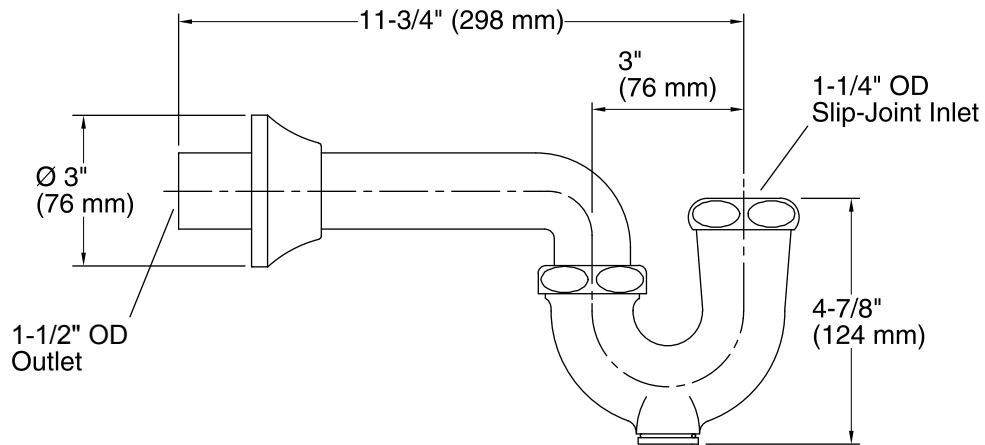

Features

- Adjustable rotation on tube outlet
- Slip-joint inlet
- Cleanout plug
- Flange

Material

- Cast brass construction

Codes/Standards

ASME A112.18.2/CSA B125.2

All applicable US Federal and State material regulations

Technical Information

All product dimensions are nominal.

Notes

Install this product according to the installation guide.