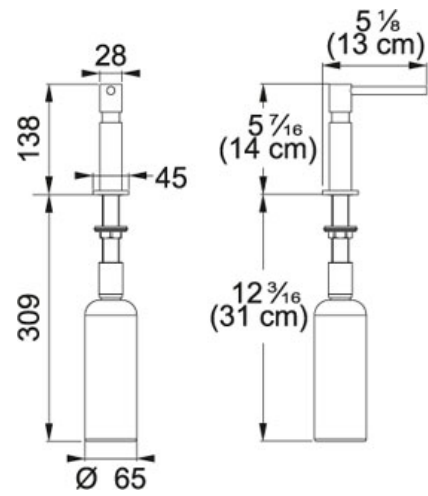

Soap dispenser SD-500 Chrome | 119.0068.281

FAMILY : Kitchen solutions | SERIE : Soap dispenser | MODEL : SD-500 | FINISH : Chrome | INSTALLATION TYPE : Sink/Worktop | STYLE : Contemporary

TECHNICAL DATA

Applicable Pump style soap dispenser. 16 ounce bottle fills from above the sink.
to Requires a $1 \frac{3}{8}$ " hole.
