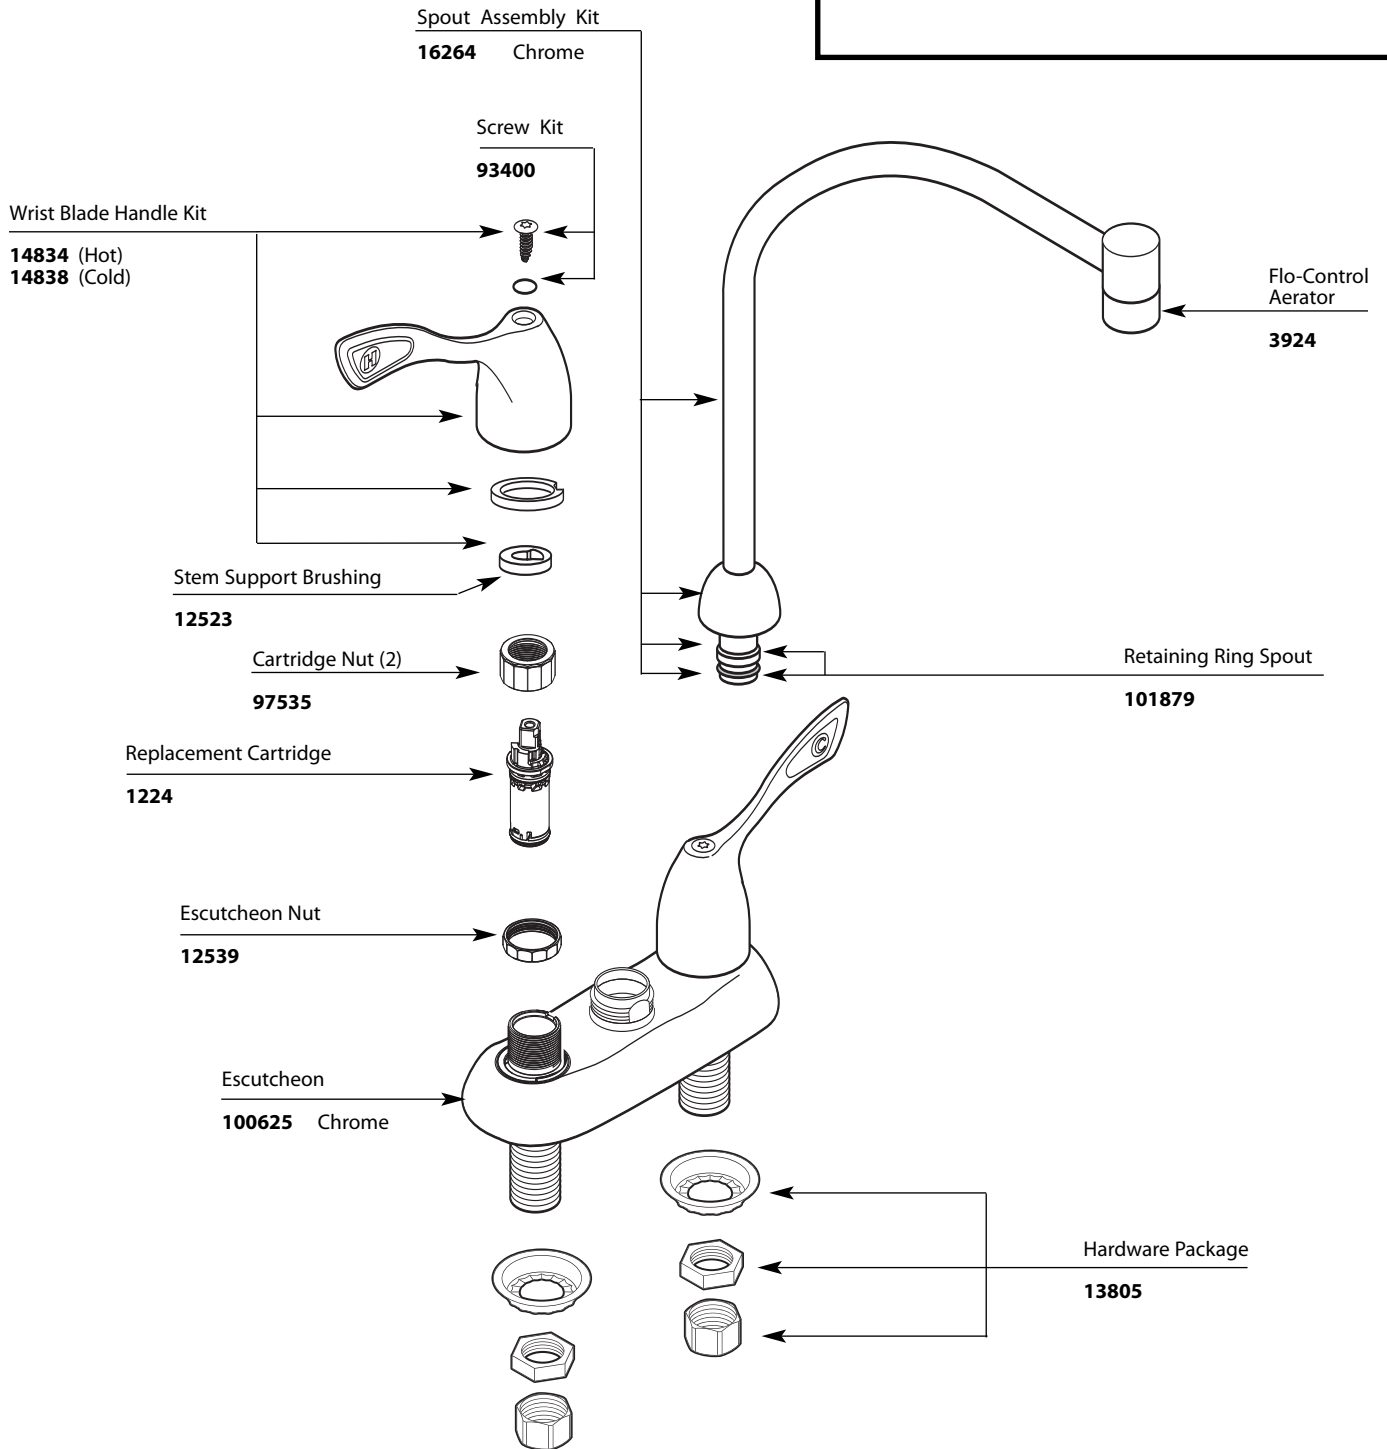

■ Order by Part Number

*There is more than 1 version of this model.
Page down to identify the version you have.*

Two-Handle Bar Faucet		
<u>MODEL</u>	<u>HANDLE</u>	<u>FINISH</u>
8940	Wrist Blade	Chrome

■ Order by Part Number

Illustrated Parts

Two-Handle Bar Faucet		
<u>MODEL</u>	<u>HANDLE</u>	<u>FINISH</u>
8940	Wrist Blade	Chrome