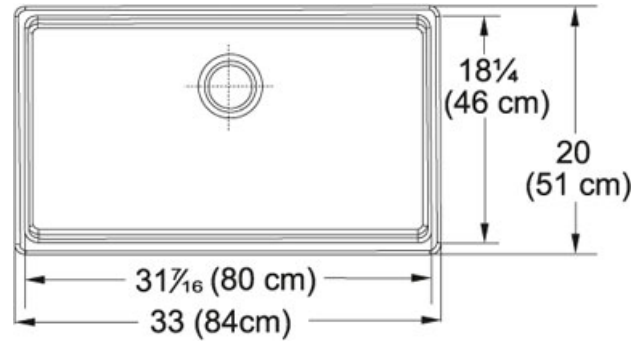

Farm House FHK710-30 Fireclay White | 130.0079.634

FAMILY : Sinks | SERIE : Farm House | FINISH : Fireclay White | INSTALLATION TYPE : Apron Front | MODEL : FHK710-30 | STYLE : Traditional

TECHNICAL DATA

Minimum Cabinet Size 33"

Drain Opening 3 1/2"

Length overall 33"

Width overall 20"

Length of large bowl 31 7/16"

Width of large bowl 18 1/4"

Depth of large bowl 9 1/16"

Number of Bowls 1

* Dimensions may vary by 2% (plus or minus) due to material attributes and firing process **Installation of this fireclay product requires custom cabinetry. Franke recommends that an experienced cabinet maker build the new cabinet, or is responsible for modifications to existing cabinets for this product.

Type of Material Fireclay

Installation Clips No

Installation Clips No

Where to buy Showroom

Where to buy Showroom