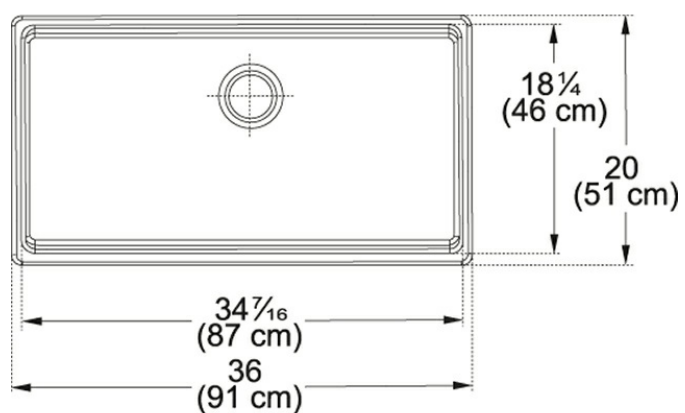

Product Picture

Product Dimensions

Length overall	36"
Width overall	20"
Length of large bowl	34 7/16"
Width of large bowl	18 1/4"
Depth of large bowl	9 3/16"
Minimum Cabinet Size	36"

Technical Drawing

General Information