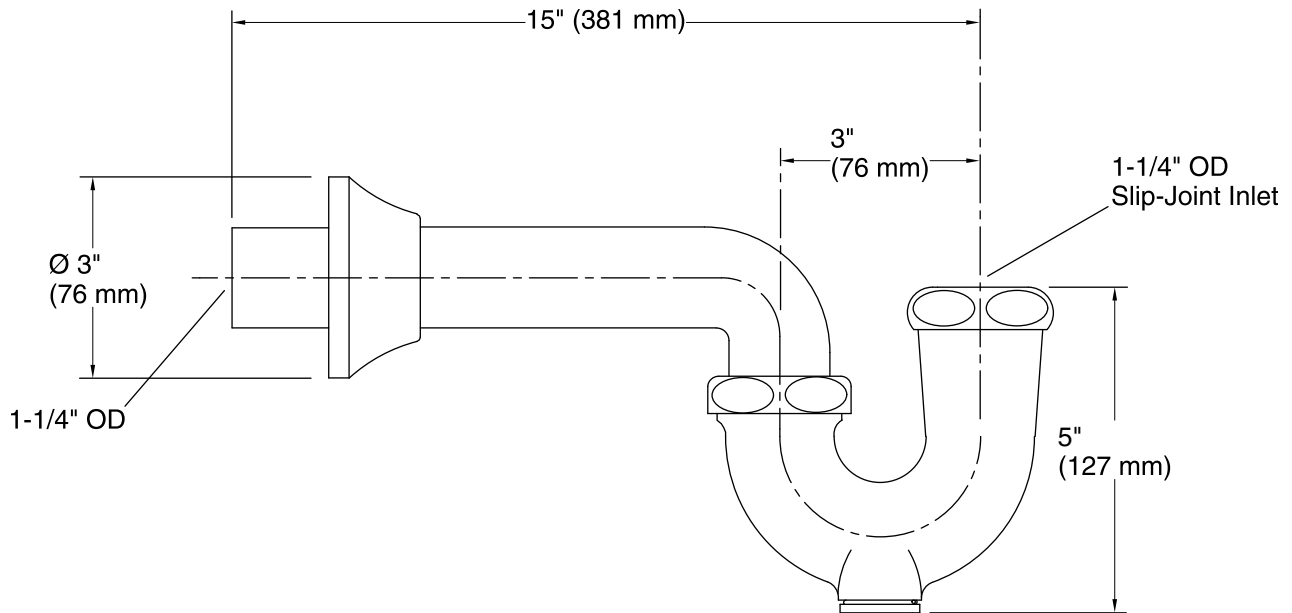

Features

- Adjustable rotation on outlet extension tube.
- Slip-fit inlet.
- Cleanout plug.
- Flange

Material

- Brass

Installation

- Intended for console table installations.

Codes/Standards

ASME A112.18.2/CSA B125.2

Technical Information

All product dimensions are nominal.

Notes

Install this product according to the installation guide.