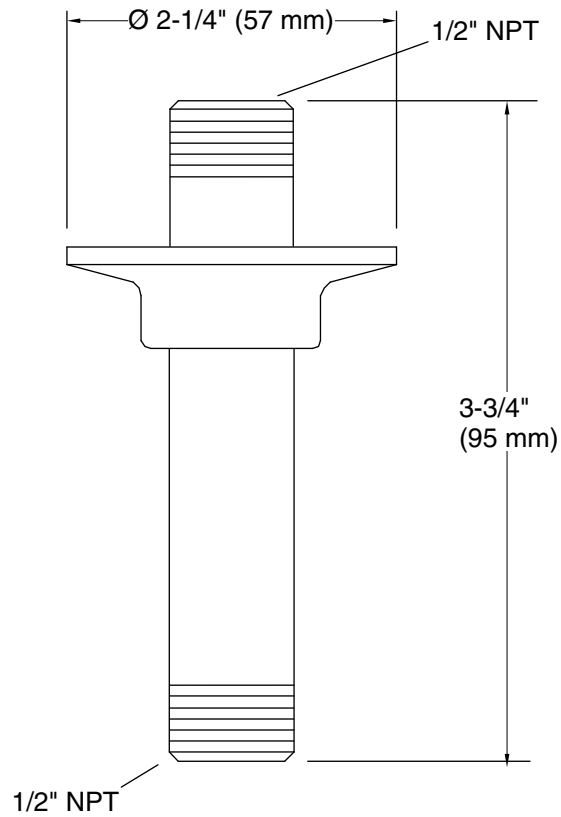

Features

- 1/2" NPT connections.
- Includes flange.
- 3" (76 mm) straight shower arm.

Material

- Brass construction.
- KOHLER finishes resist corrosion and tarnishing.

Installation

- Ceiling-mount.

Recommended Products/Accessories

Technical Information

All product dimensions are nominal.

Notes

Install this product according to the installation instructions.