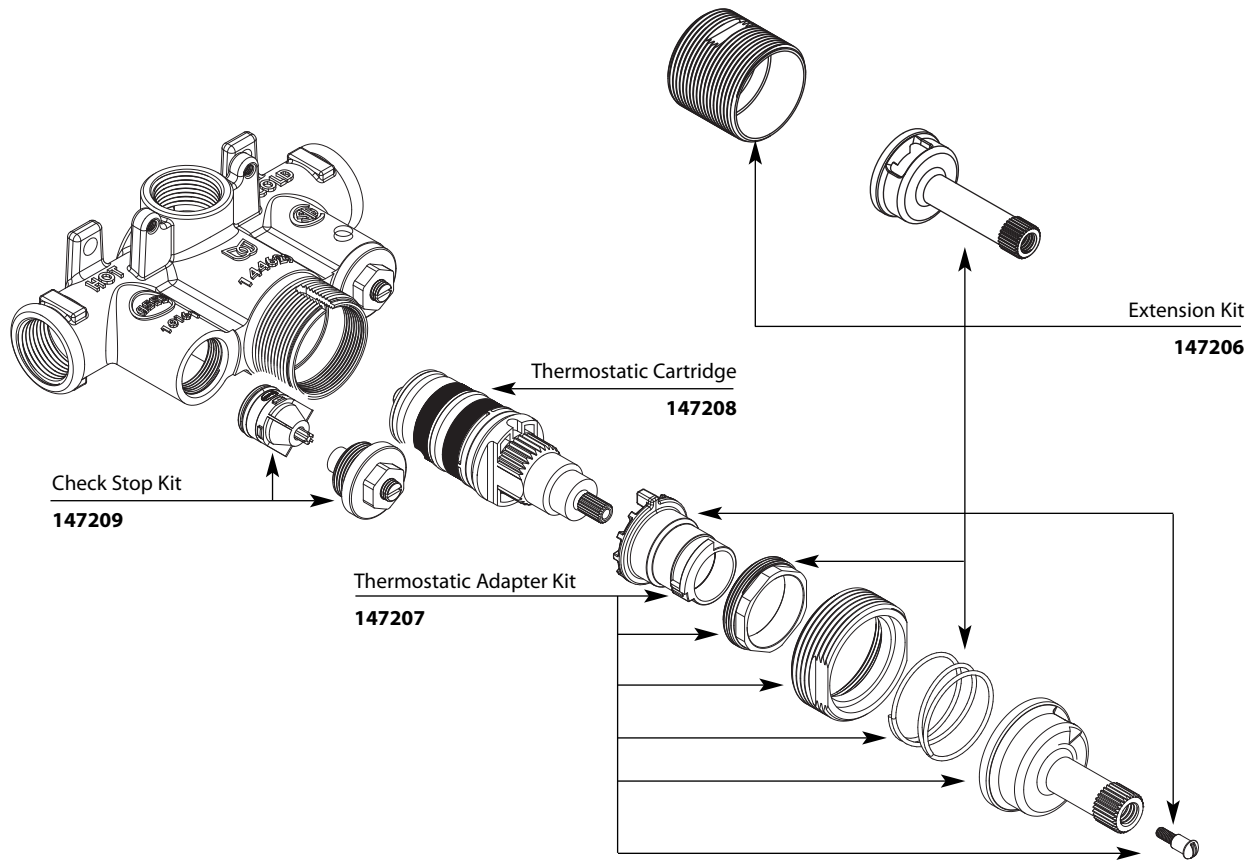

ExactTemp® 3/4" Thermostatic Valve

Model: S936

Order by Part Number

*There is more than 1 version of this model.
Page down to identify the version you have.*

ExactTemp® 3/4" Thermostatic Valve

Model: S936

Order by Part Number