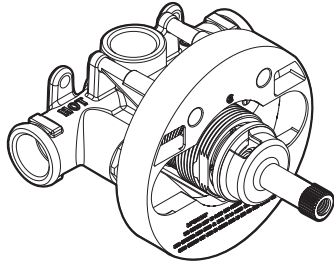

ExactTemp® 3/4" Thermostatic Valve

Model: S936

Order by Part Number

*There is more than 1 version of this model.
Page down to identify the version you have.*

ExactTemp® 3/4" Thermostatic Valve

Model: S936

Order by Part Number