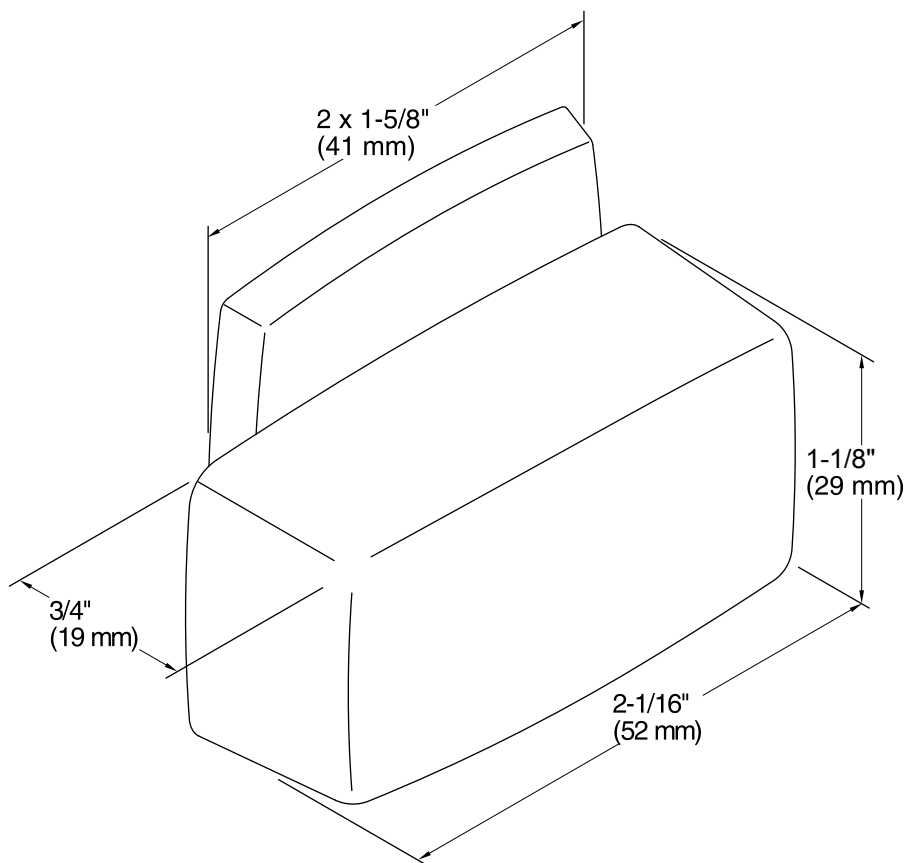

## Features

- Solid-brass construction for durability.
- KOHLER finishes resist corrosion and tarnish.
- For use with the K-3386 Rialto toilet.

## Technical Information

All product dimensions are nominal.